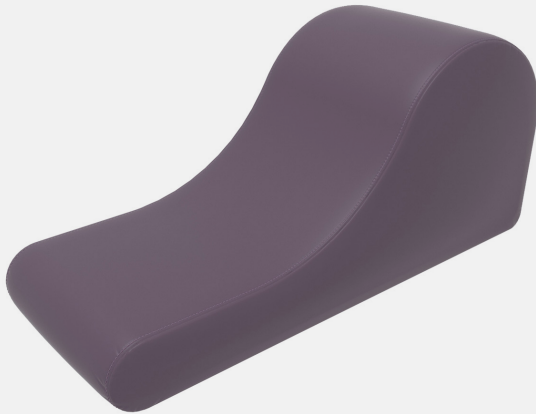

LOTUS SERIES

FLOP

Product No. FK006

We are blowing the whistle on uncomfortable static seating for your younger students. The FLOP displays a unique shape that brings out the kid in anyone. There is no right way to sit on the FLOP. It is a fully upholstered piece that doubles as both a chair and lounger. The design was inspired by observing the need for students to have a seat that can have several functions. Drop the FLOP to a media center, reading nook, or the back of a classroom. With its functional profile and portability, the FLOP is guaranteed to serve students well in any environment.

DETAILS

CONSTRUCTION

- Solid foam construction
- Reinforced seams and stitching
- Fully zippered (no wood base)
- Made in USA
- Backed with a lifetime warranty

MODIFICATION

- Textile & placement
- Colored stitching and zipper
- Embroidery