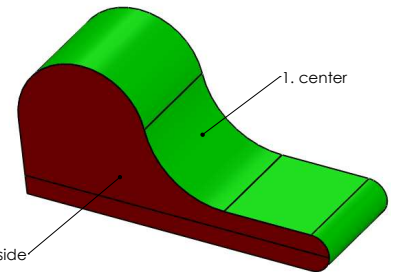

LOTUS SERIES

FLOP

Product No. FK006

We are blowing the whistle on uncomfortable static seating for your younger students. The FLOP displays a unique shape that brings out the kid in anyone. There is no right way to sit on the FLOP. It is a fully upholstered piece that doubles as both a chair and lounger. The design was inspired by observing the need for students to have a seat that can have several functions. Drop the FLOP to a media center, reading nook, or the back of a classroom. With its functional profile and portability, the FLOP is guaranteed to serve students well in any environment.

HOW TO SPECIFY FK006

STEP 1: HEIGHT

DIMENSION (L x W x H)	SEAT HEIGHT
<p>34" x 12" x 16"</p>	4"

STEP 2: FULLY ZIPPERED

FULLY ZIPPERED

**Reference the product breakdown on back for availability.*

STEP 3: GRADE AND TEXTILE

GRADES & SWATCHES

COLOR GUIDE

COLOR GUIDE

**Thread will default to match the seat textile.*

STEP 4: ACCESSORIES (OPTIONAL)

EMBROIDERY

- Personalize your furniture with embroidery!
- We can embroider logos up to 12" x 15".