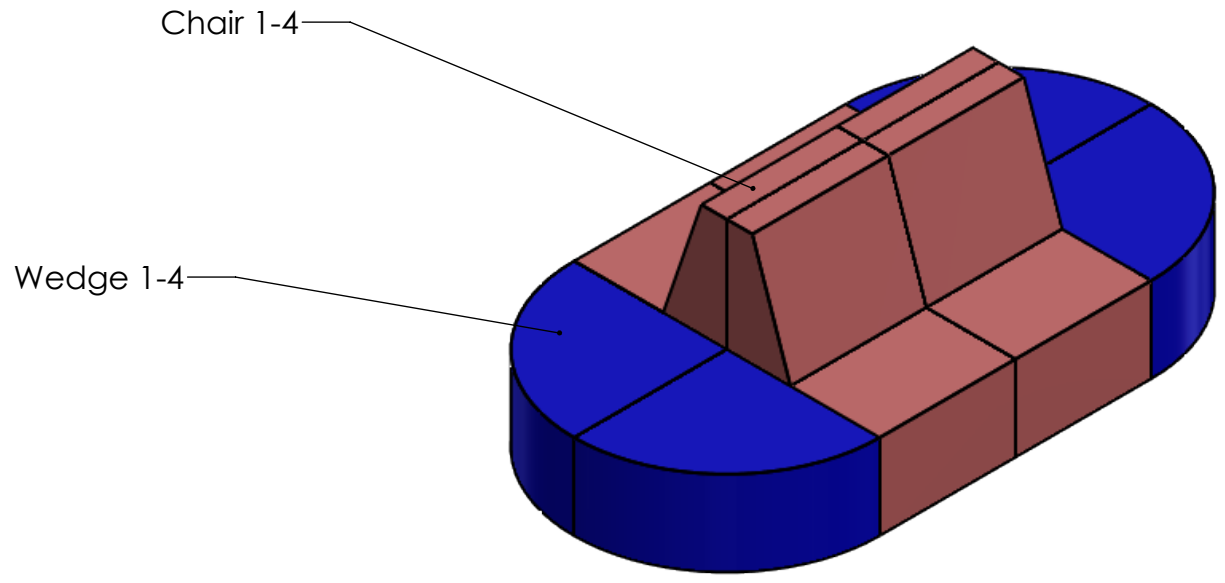

8 7 6 5 4 3 2 1

D
C
B
A

Number	Surface	Color
1	Chair 1	
2	Chair 2	
3	Chair 3	
4	Chair 4	
5	Wedge 1	
6	Wedge 2	
7	Wedge 3	
8	Wedge 4	

PROPRIETARY AND CONFIDENTIAL THE INFORMATION CONTAINED IN THIS DRAWING IS THE SOLE PROPERTY OF FOMCORE LLC. ANY REPRODUCTION IN PART OR AS A WHOLE WITHOUT THE WRITTEN PERMISSION OF FOMCORE LLC IS PROHIBITED.	NAME	DATE	 PART NO. FK002 - Colorguide	
	DRAWN	Jonathan Gerber		5/7/2020
	CHECKED			
	ENG APPR.			
	MFG APPR.			
COMMENTS:	All dimensions are within a tolerance of ± 1/4"		Q.A.	
THIRD ANGLE PROJECTION  DO NOT SCALE DRAWING	DESCRIPTION Train Station - Colorguide		SIZE B	
	SCALE:1:16	WEIGHT: 25.39	REV 1 SHEET 1 OF 1	

8 7 6 5 4 3 2 1