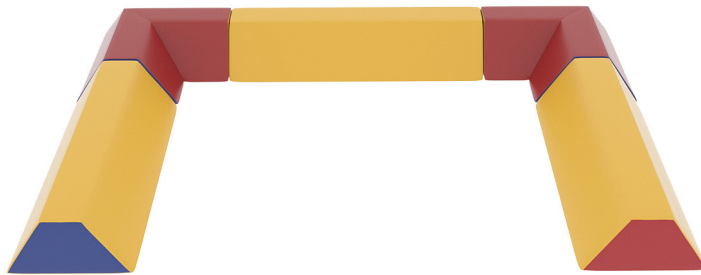

SERVE. CREATE. INSPIRE.

LOTUS JR. SERIES

BALANCE BEAM

Product No. FK003-SET

DETAILS

Construction

- Reinforced seams and stitching
- Made in Michigan, U.S.A.
- Backed with a lifetime warranty
- All foam construction
- Fully zippered - no wood base

Customization

- Upholstery Options
- Colored stitching and zipper
- Embroidery

BALANCE BEAM SET (FK003)

Product Name	Product No. Fully Zippered (Z)	Dimen./Wght. L x W x H	Fully Zippered	6" Premium Legs	Hubless Casters	Sled Legs Sm/Lg	Power	Laminate
Balance Beam Set (5 pcs.)	FK003-100x74x9-Z-SET	100" x 74" x 9" 23 lbs. (set)	✓	N/A	N/A	N/A	N/A	N/A