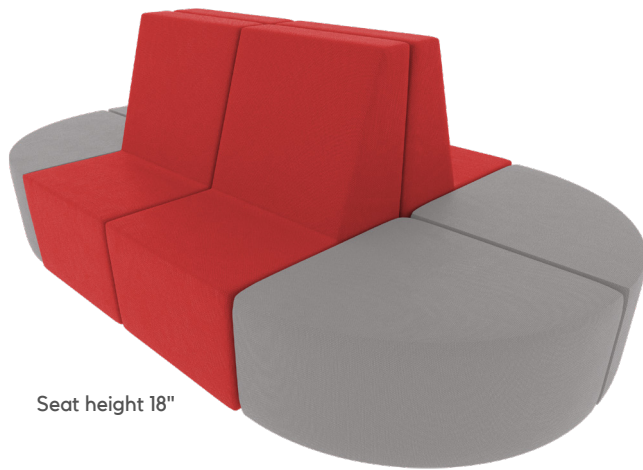

SERVE. CREATE. INSPIRE.

COLLABORATIVE
SET SERIES

XL TRAIN STATION

FK002-108-SET

Seat height 18"

DETAILS

Construction

- Reinforced seams and stitching
- Made in Michigan, U.S.A.
- Backed with a lifetime warranty
- All foam construction
- 1/2" MDF base board with metal inserts fit:
 - Adjustable Glides
 - Casters
 - Standard leg options

Customization

- Upholstery Options
- Colored stitching and zipper
- Embroidery

XL TRAIN STATION SET (FK002)

Product Name	Product No. Glides (G), Legs (L), Casters (C)	Dimen./Wght. L x W x H	Fully Zippered	6" Premium Legs	Hubless Casters	Sled Legs Sm/Lg	Power	Laminate
XL Train Station Set (Seat height 18" - 8 pcs.)	FK002-108x60x39.5-G- SET	108"x60"x39.5" 186 lbs.	✓	N/A	N/A	N/A	N/A	N/A