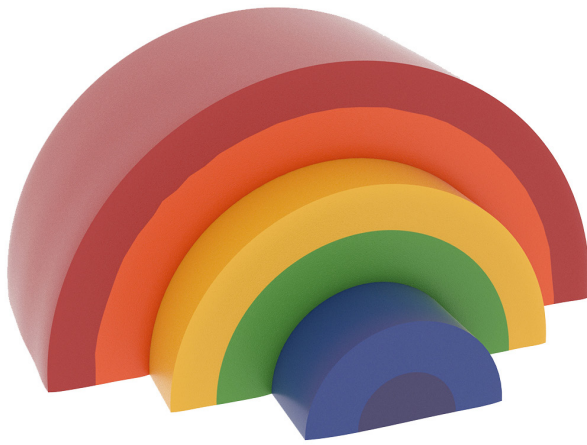

SERVE. CREATE. INSPIRE.

LOTUS JR. SERIES

RAINBOW CLIMBER

Product No. FK001-SET

DETAILS

Construction

- Reinforced seams and stitching
- Made in Michigan, U.S.A.
- Backed with a lifetime warranty
- All foam construction
- Fully zippered - no wood base

Customization

- Upholstery Options
- Colored stitching and zipper
- Embroidery

RAINBOW CLIMBER SET (FK001)

Product Name	Product No. Fully Zippered (Z)	Dimen./Wght. L x W x H	Fully Zippered	6" Premium Legs	Hubless Casters	Sled Legs Sm/Lg	Power	Laminate
Rainbow Climber Set (3 pcs.)	FK001-36x15x18-Z-SET	36" x 15" x 18" 8 lbs.	✓	N/A	N/A	N/A	N/A	N/A