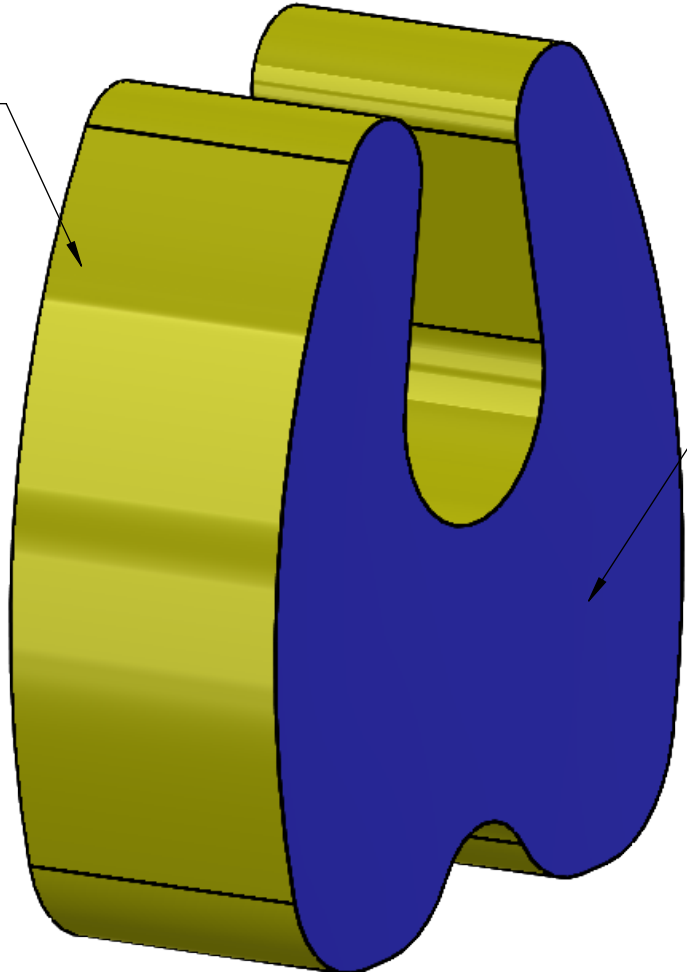

8 7 6 5 4 3 2 1

COLOR GUIDE		
NUMBER	SURFACE	COLOR
1	MIDDLE BANDING (CENTER)	Spradling Inclination Pebble
2	FRONT/BACK (SIDES)	Morbern Nomad Nevada

MIDDLE BANDING (CENTER) , COLOR 1

FRONT/BACK (SIDES), COLOR 2

D  
C  
B  
A

D  
C  
B  
A

<b>PROPRIETARY AND CONFIDENTIAL</b>  THE INFORMATION CONTAINED IN THIS DRAWING IS THE SOLE PROPERTY OF FOMCORE LLC. ANY REPRODUCTION IN PART OR AS A WHOLE WITHOUT THE WRITTEN PERMISSION OF FOMCORE LLC IS PROHIBITED.	NAME	DATE	  PART NO. <b>F721-CG</b>	
	DRAWN	J.MORNINGSTAR		1/22/2021
	CHECKED			
	ENG APPR.			
	MFG APPR.			
COMMENTS:	All dimensions are within a tolerance of ± 1/4"		Q.A.	
THIRDS ANGLE PROJECTION   DO NOT SCALE DRAWING	DESCRIPTION <b>F721 COLOR GUIDE</b>		SIZE <b>B</b>	
SCALE: 1:8	WEIGHT: 10.26	FABRIC YDS:	REV <b>A</b>	
			SHEET 1 OF 1	