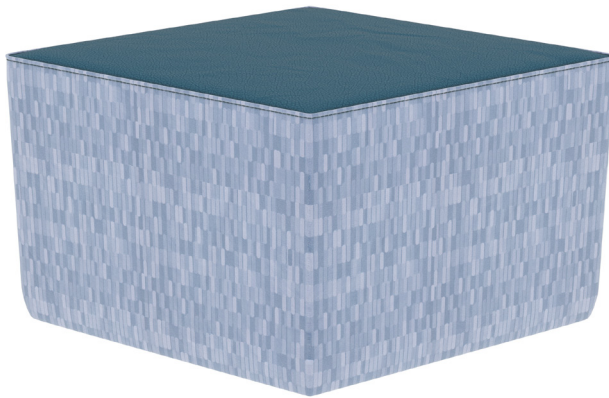

SERVE. CREATE. INSPIRE.

NETWORK SERIES

DIAMOND OTTOMAN

Product No. F112

DETAILS

Construction

- Reinforced seams and stitching
- Made in Michigan, U.S.A.
- Backed with a lifetime warranty
- All foam construction
- 1/2" MDF base board with metal inserts fit:
 - Adjustable Glides
 - Casters
 - Standard and premium leg options

Customization

- Upholstery Options
- Laminate top
- Colored stitching and zipper
- Embroidery

DIAMOND OTTOMAN (F112)

Product Name	Product No. Glides (G)	Dimen./Wght. L x W x H	Fully Zippered	6" Premium Legs	Hubless Casters	Sled Legs Sm/Lg	Power	Laminate
Diamond Ottoman (Seat height available 11-14")	F112-36x18x14 (G)	36" x 18" x 14" 10 lbs.	N/A	6	N/A	N/A	N/A	✓
Diamond Ottoman (Seat height available 15-18")	F112-36x18x18 (G)	36" x 18" x 18" 12 lbs.	N/A	6	N/A	N/A	N/A	✓
Diamond Ottoman (Seat height available 19-21")	F112-36x18x21 (G)	36" x 18" x 21" 13 lbs.	N/A	6	N/A	N/A	N/A	✓