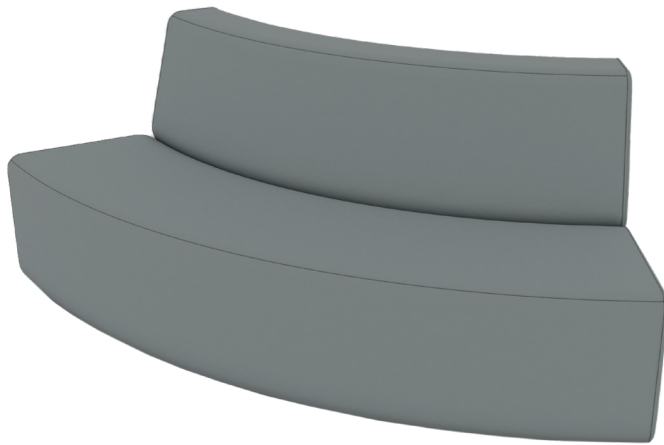

SERVE. CREATE. INSPIRE.

ARMLESS SERIES

XL CURVED SOFA OUT

Product No. F094

DETAILS

Construction

- Reinforced seams and stitching
- Made in Michigan, U.S.A.
- Backed with a lifetime warranty
- All foam construction
- 1/2" MDF base board with metal inserts fit:
 - Adjustable Glides
 - Casters
 - Standard and premium leg options

Customization

- Upholstery Options
- Colored stitching and zipper
- Embroidery

XL CURVED SOFA OUT (F094)

Product Name	Product No. Glides (G), Legs (L), Casters (C)	Dimen./Wght. L x W x H	Fully Zippered	6" Premium Legs	Hubless Casters	Sled Legs Sm/Lg	Power	Laminate
XL Curved Sofa Out (Seat height 18")	F094-87x31x35 (G, L, C)	87" x 31" x 35" 82 lbs.	N/A	7	7	4 - Lg	N/A	N/A