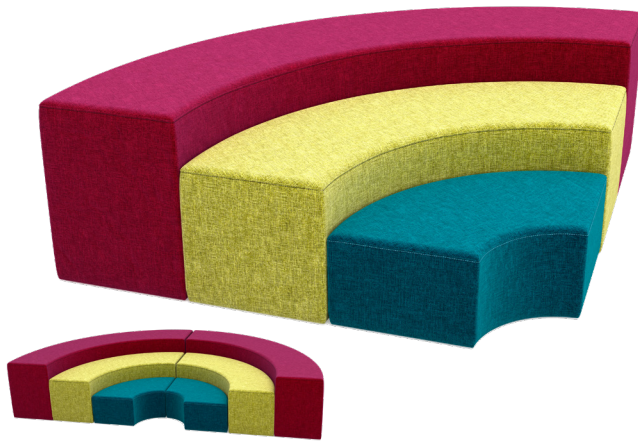

SERVE. CREATE. INSPIRE.

COLLABORATIVE
SET SERIES

RAINBOW BENCH SET

Product No. F044-SET

DETAILS

Construction

- Reinforced seams and stitching
- Made in Michigan, U.S.A.
- Backed with a lifetime warranty
- All foam construction
- 1/2" MDF base board with metal inserts fit:
 - Adjustable Glides
 - Casters
 - Standard leg options

Customization

- Upholstery Options
- Colored stitching and zipper
- Embroidery

RAINBOW BENCH SET (F044)

Product Name	Product No. Glides (G)	Dimen./Wght. L x W x H	Fully Zippered	6" Premium Legs	Hubless Casters	Sled Legs Sm/Lg	Power	Laminate
Rainbow Bench Set (3 pcs.)	F044-91x54x24-G-SET	91" x 54" x 24" 100 lbs.	✓	N/A	N/A	N/A	N/A	N/A