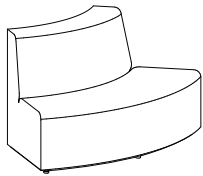

CURVED SOFA OUT (F026)

Product Name	Product No. Glides (G), Legs (L), Casters (C)	Dimen./Wght. L x W x H	Fully Zippered	6" Premium Legs	Hubless Casters	Sled Legs Sm/Lg	Power	Laminate
Curved Sofa Out (Seat height 18")	F026-67x31x35 (G, L, C)	67" x 31" x 35" 57 lbs.	N/A	6	6	3 - Lg	N/A	N/A