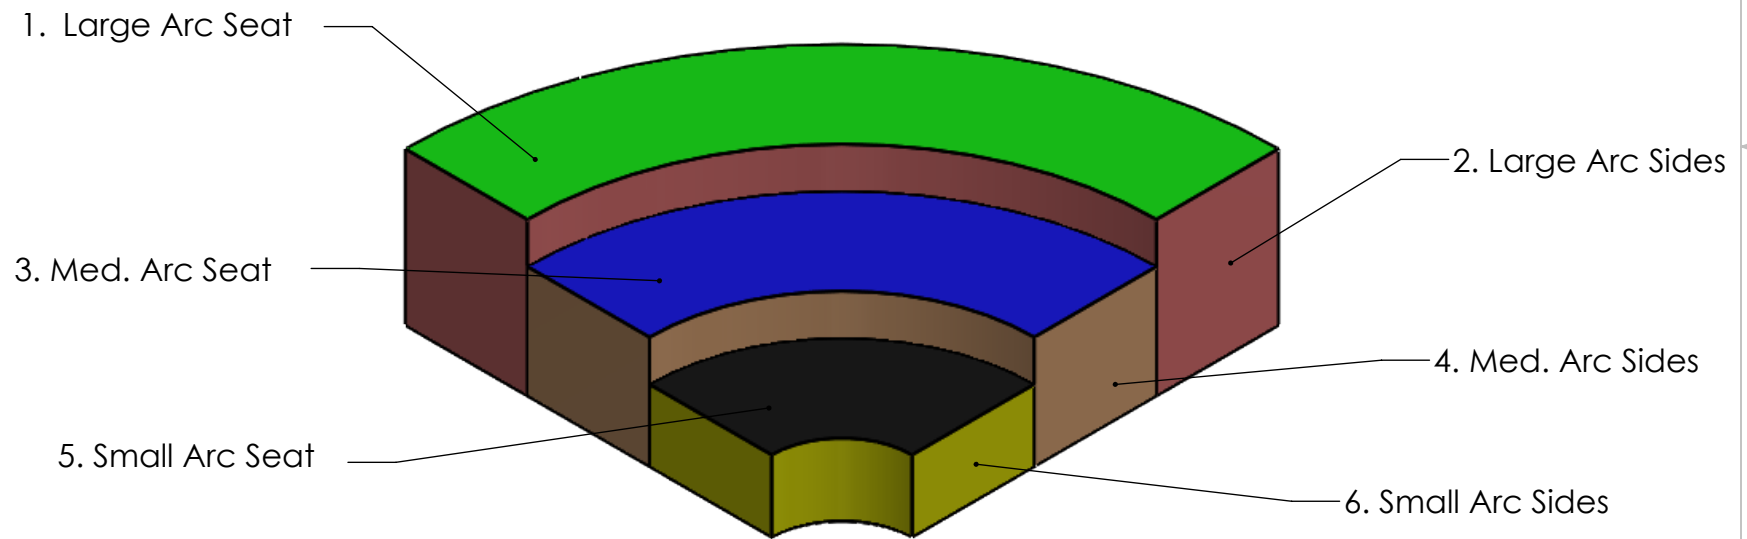

8 7 6 5 4 3 2 1

D
C
B
A

Number	Surface	Fabric
1	External (Large) Arc Seat	
2	External (Large) Arc Sides	
3	Med. Arc Seat	
4	Med. Arc Sides	
5	Internal (Small) Arc Seat	
6	Internal (Small) Arc Sides	

PROPRIETARY AND CONFIDENTIAL THE INFORMATION CONTAINED IN THIS DRAWING IS THE SOLE PROPERTY OF FOMCORE LLC. ANY REPRODUCTION IN PART OR AS A WHOLE WITHOUT THE WRITTEN PERMISSION OF FOMCORE LLC IS PROHIBITED.	NAME	DATE	 PART NO. F044-91x54x24-G-Set
	DRAWN	Jonathan Gerber 4/29/2020	
	CHECKED		
	ENG APPR.		
	MFG APPR.		
Q.A.			
COMMENTS: All dimensions are within a tolerance of ± 1/4"		DESCRIPTION Colorguide - Rainbow Teir Set - 91L x 54W x 24H, Glides	SIZE B
DO NOT SCALE DRAWING	SCALE: 1:20	WEIGHT: 100.52	FABRIC YDS:
			REV 1
			SHEET 1 OF 1