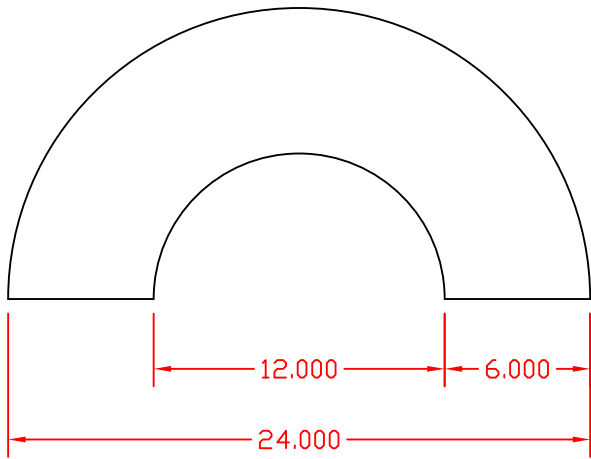

 Soft Seating Solutions		
TITLE: RAINBOW-A		
SIZE A	DWG. NO. RAINBOW-A	REV 1
DRAWN BY: B. Matiga		DATE: 10/01/18
DO NOT SCALE DRAWING ALL DIMENSIONS IN INCHES		SHEET 1 OF 1

 Soft Seating Solutions		
TITLE: RAINBOW-B		
SIZE	DWG. NO.	REV
A	RAINBOW-B	1
DRAWN BY: B. Matiga		DATE: 10/01/18
DO NOT SCALE DRAWING ALL DIMENSIONS IN INCHES		SHEET 1 OF 1

 Soft Seating Solutions		
TITLE: RAINBOW-C		
SIZE	DWG. NO.	REV
A	RAINBOW-C	1
DRAWN BY: B. Matiga		DATE: 10/01/18
DO NOT SCALE DRAWING ALL DIMENSIONS IN INCHES		SHEET 1 OF 1