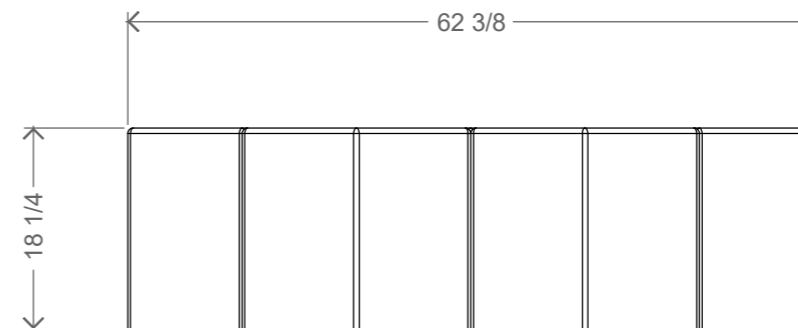

# Beehive Ottoman Set

TOP VIEW

FRONT VIEW

SIDE VIEW

Project	Part	Subject	Material	Unit	Date
Foam Furniture	Beehive Ott. Set	4 VIEWS	PU Foam	inches	20180819
Design	Draw	Client			
@Ind. D. Michel Lugo Tamayo			Z Supply		