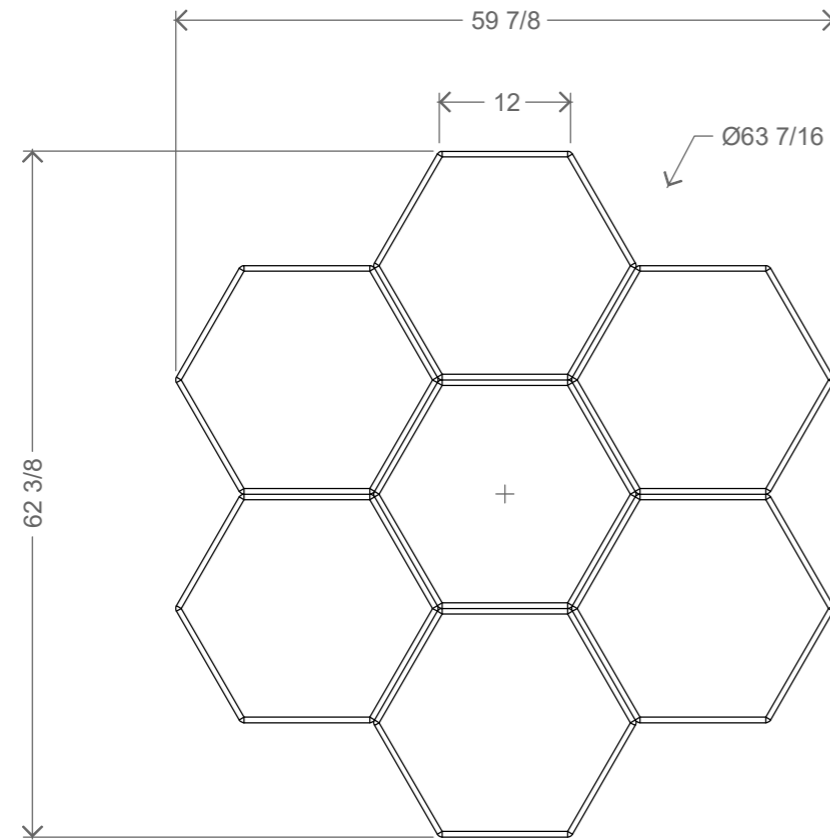

# Beehive Ottoman Set

TOP VIEW

FRONT VIEW

SIDE VIEW

Project	Part	Subject	Material	Unit	Date
Foam Furniture	Beehive Ott. Set	4 VIEWS	PU Foam	inches	20180819
Design	Draw	Client			
@Ind. D. Michel Lugo Tamayo			Z Supply		