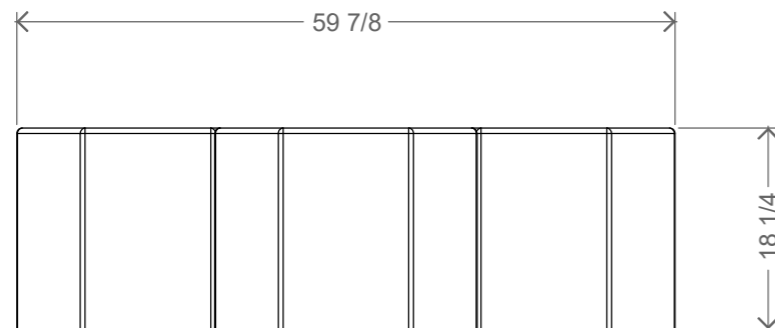

# Beehive Ottoman Set

TOP VIEW

FRONT VIEW

SIDE VIEW

Project	Part	Subject	Material	Unit	Date
Foam Furniture	Beehive Ott. Set	4 VIEWS	PU Foam	inches	20180819
Design	Draw	Client			
@Ind. D. Michel Lugo Tamayo			Z Supply		