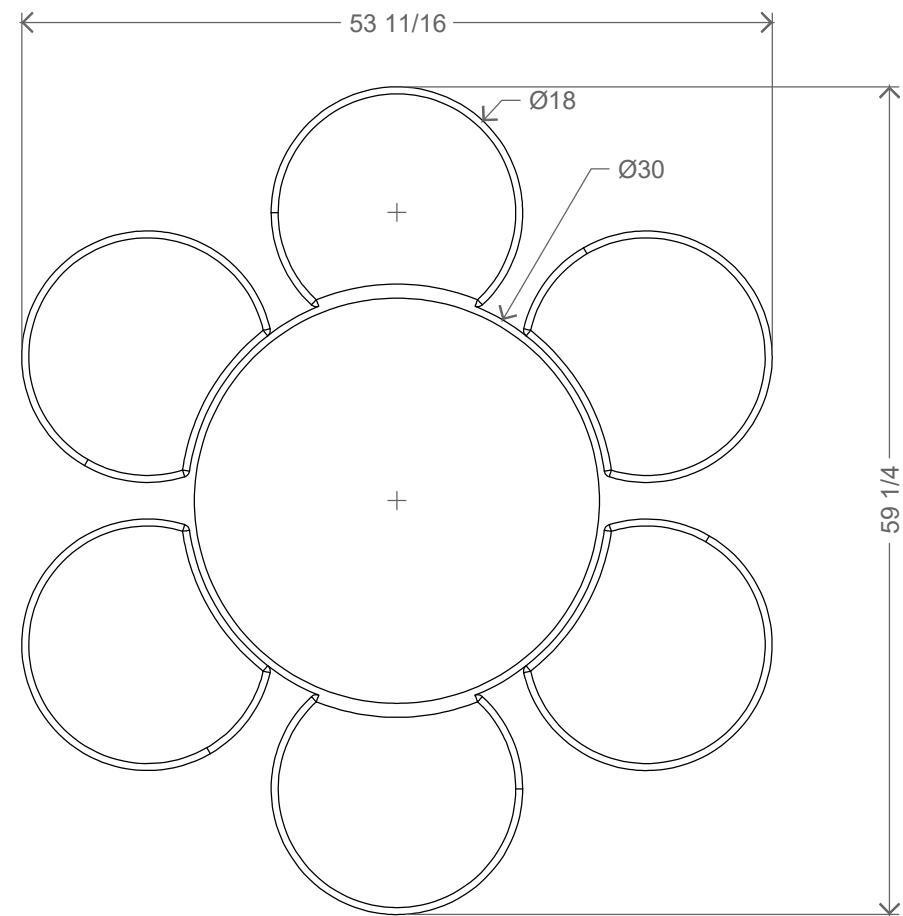

Daisy Set.

TOP VIEW

FRONT VIEW

SIDE VIEW

Project	Part	Subject	Material	Unit	Date
FoamFurniture	Daisy Set	4 VIEWS	PU Foam	inches	20180819
Design	Draw		Client		
	@Ind. D. Michel Lugo Tamayo		Z Supply		