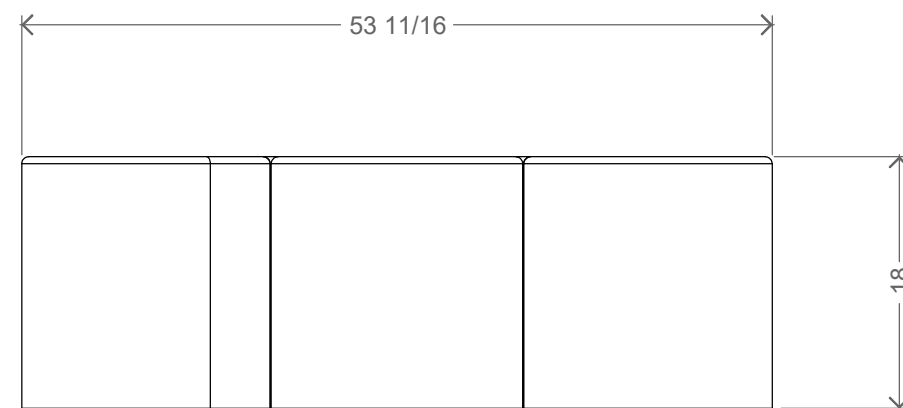

Daisy Set.

TOP VIEW

FRONT VIEW

SIDE VIEW

Project	Part	Subject	Material	Unit	Date
FoamFurniture	Daisy Set	4 VIEWS	PU Foam	inches	20180819
Design	Draw		Client		
	@Ind. D. Michel Lugo Tamayo		Z Supply		