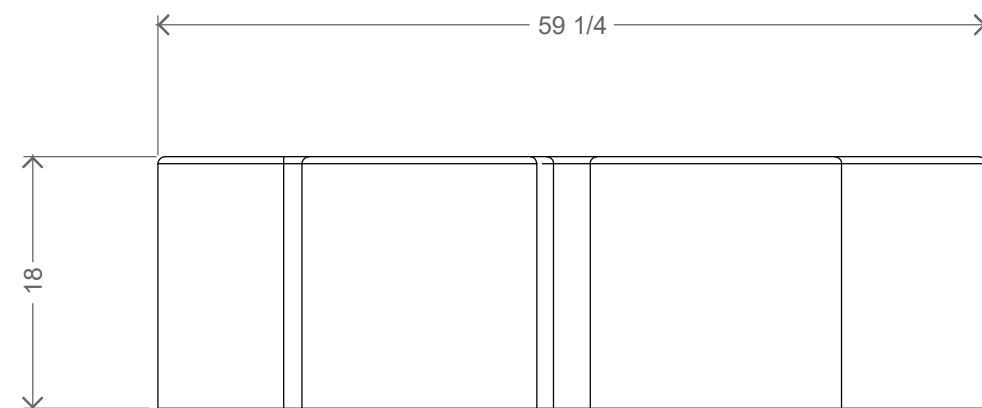

Daisy Set.

TOP VIEW

FRONT VIEW

SIDE VIEW

Project	Part	Subject	Material	Unit	Date
FoamFurniture	Daisy Set	4 VIEWS	PU Foam	inches	20180819
Design	Draw		Client		
	@Ind. D. Michel Lugo Tamayo		Z Supply		