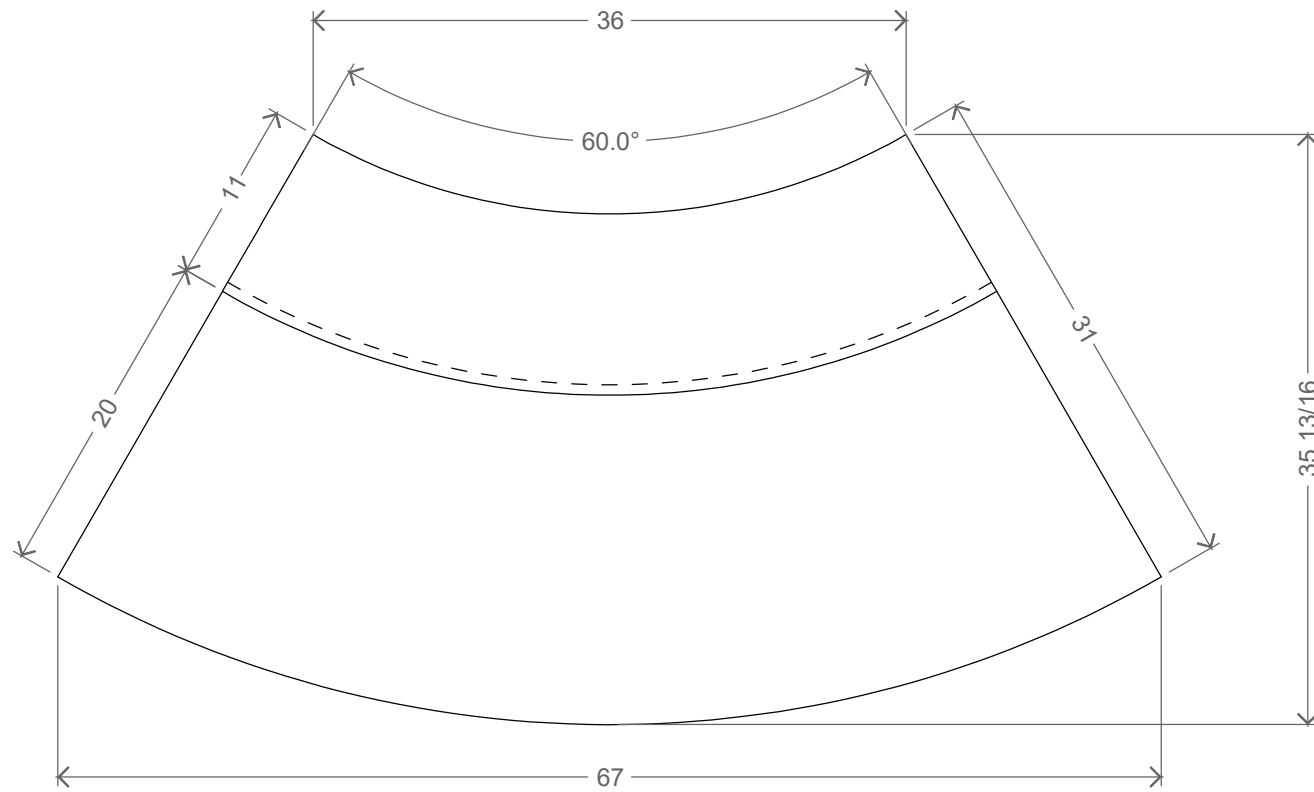

Curved Armless Out 60° x 67"

TOP VIEW

FRONT VIEW

SIDE VIEW

Project	Part	Subject	Material	Unit	Date
FoamFurniture	CAO 60°x67	4 VIEWS	PU Foam	inches	20180806
Design	Draw		Client		
	@Ind. D. Michel Lugo Tamayo		Z Supply		