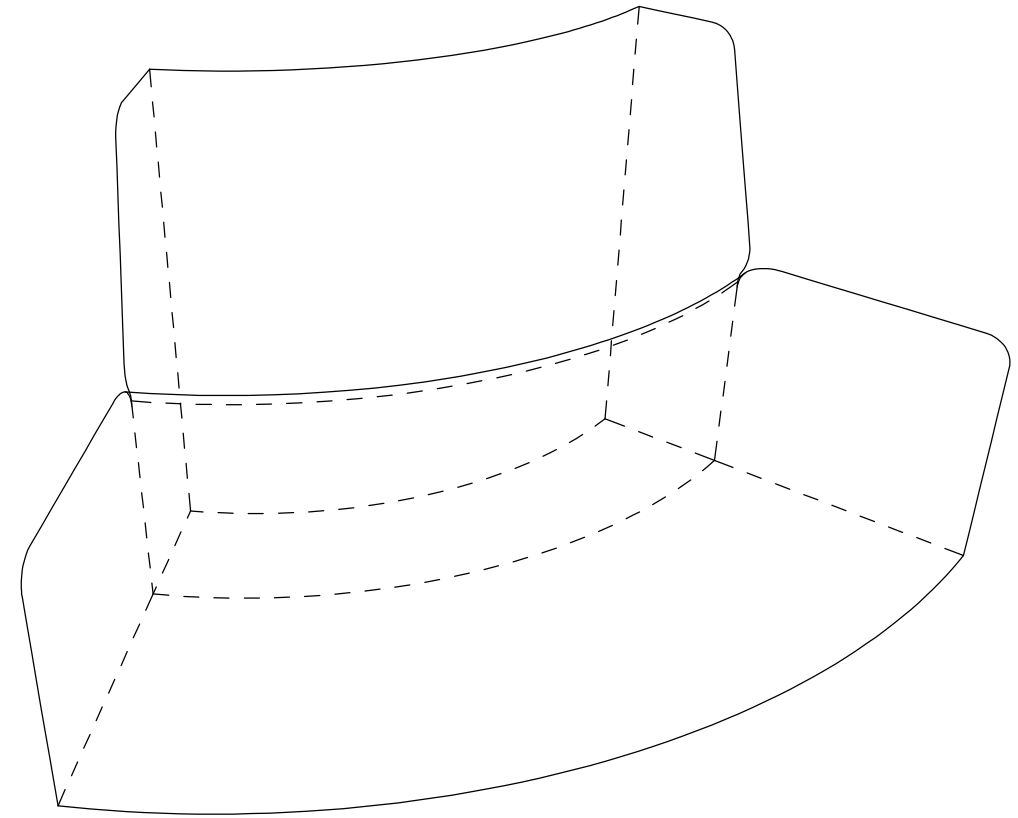

Curved Armless Out 60° x 67"

TOP VIEW

FRONT VIEW

SIDE VIEW

Project	Part	Subject	Material	Unit	Date
FoamFurniture	CAO 60°x67	4 VIEWS	PU Foam	inches	20180806
Design	Draw		Client		
	@Ind. D. Michel Lugo Tamayo		Z Supply		