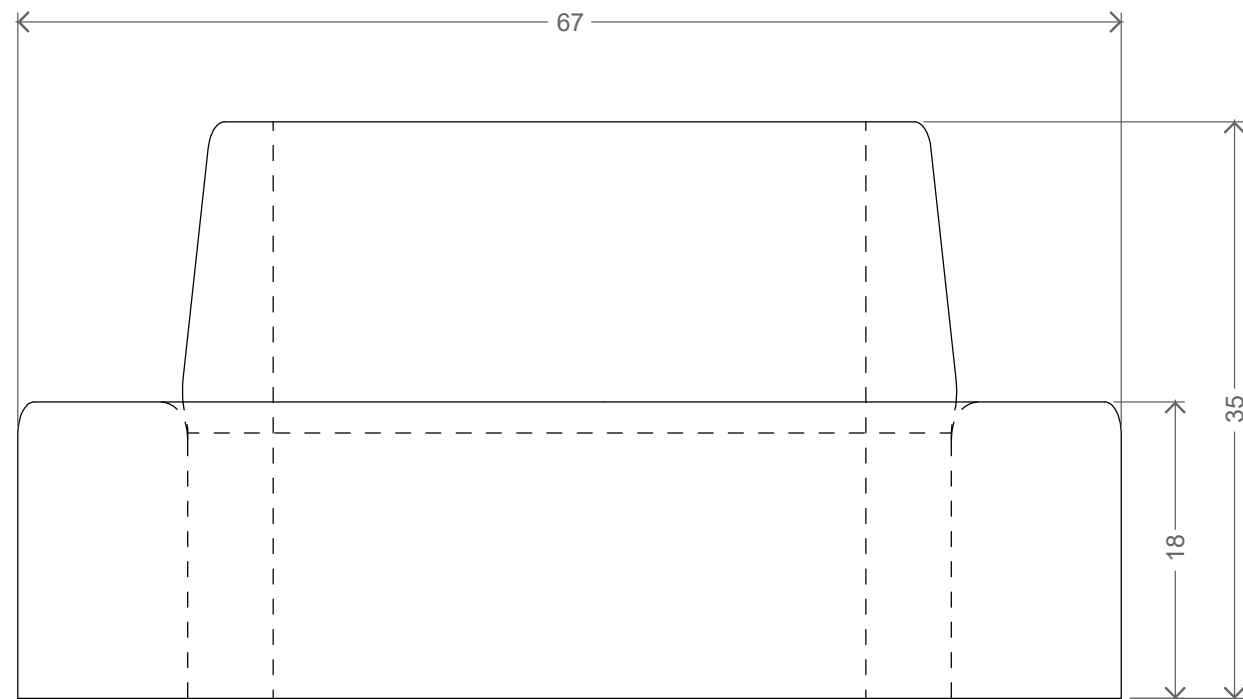

Curved Armless Out 60° x 67"

TOP VIEW

FRONT VIEW

SIDE VIEW

Project	Part	Subject	Material	Unit	Date
FoamFurniture	CAO 60°x67	4 VIEWS	PU Foam	inches	20180806
Design	Draw		Client		
	@Ind. D. Michel Lugo Tamayo		Z Supply		