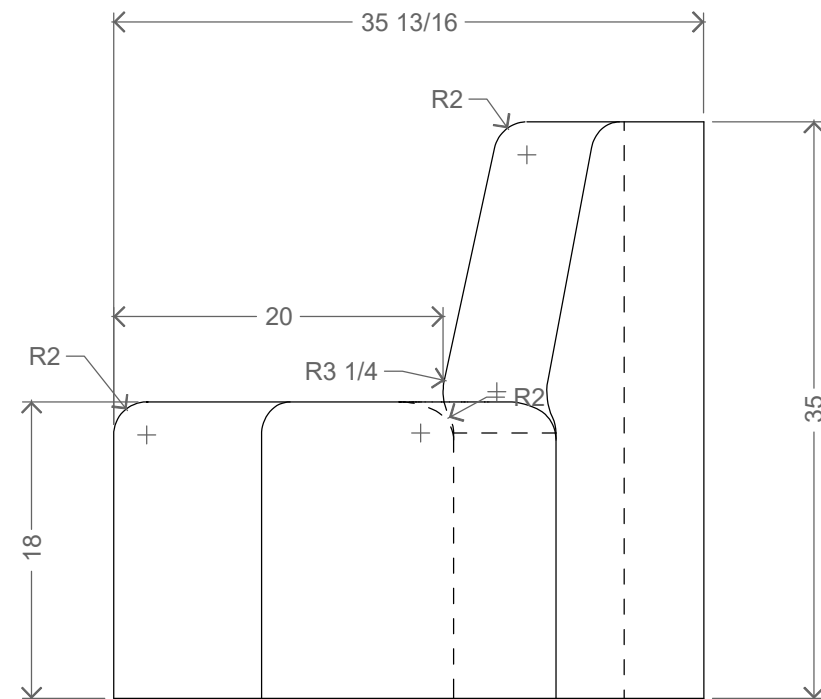

Curved Armless Out 60° x 67"

TOP VIEW

FRONT VIEW

SIDE VIEW

Project	Part	Subject	Material	Unit	Date
FoamFurniture	CAO 60°x67	4 VIEWS	PU Foam	inches	20180806
Design	Draw		Client		
	@Ind. D. Michel Lugo Tamayo		Z Supply		