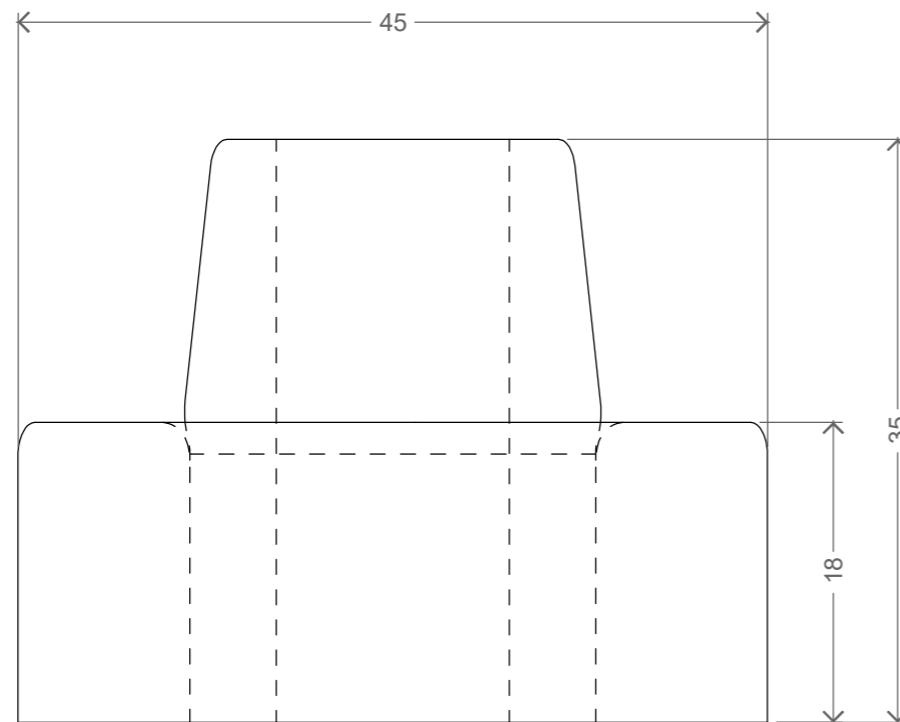

Curved Armless Out 60° x 45"

TOP VIEW

FRONT VIEW

SIDE VIEW

Project	Part	Subject	Material	Unit	Date
Foam Furniture	CAO 60°x45	4 VIEWS	PU Foam	inches	20180806
Design	Draw		Client		
@Ind. D. Michel Lugo Tamayo			Z Supply		