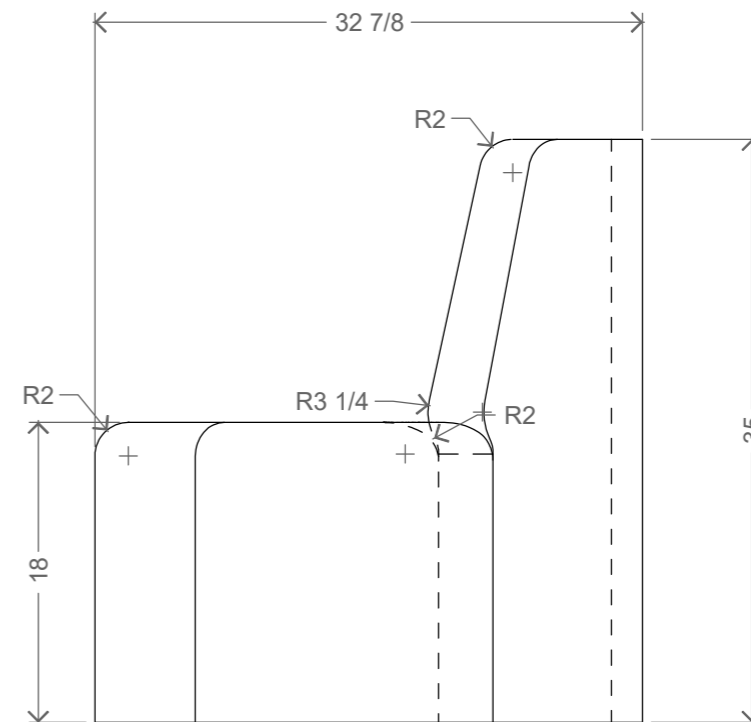

Curved Armless Out 60° x 45"

TOP VIEW

FRONT VIEW

SIDE VIEW

Project	Part	Subject	Material	Unit	Date
Foam Furniture	CAO 60°x45	4 VIEWS	PU Foam	inches	20180806
Design	Draw		Client		
@Ind. D. Michel Lugo Tamayo			Z Supply		