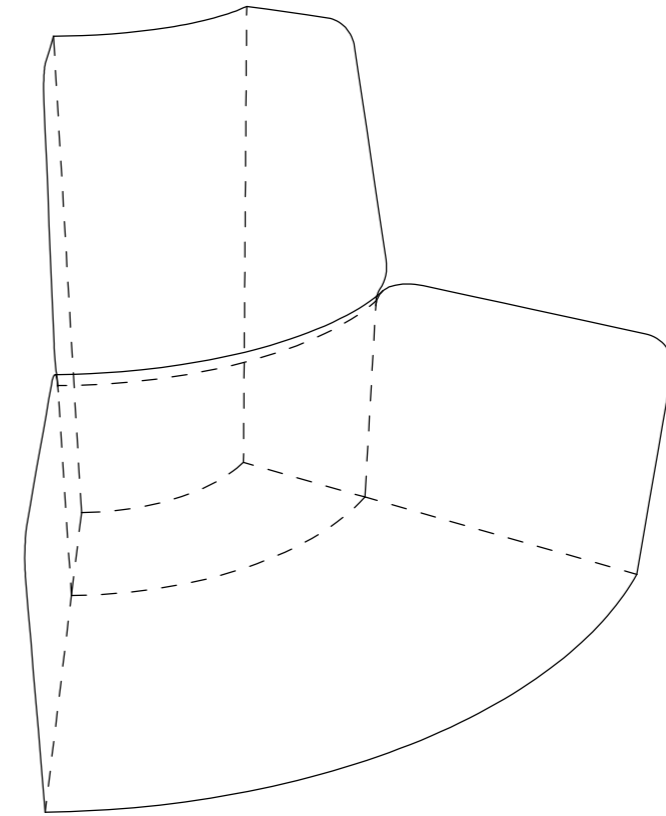

Curved Armless Out 60° x 45"

TOP VIEW

FRONT VIEW

SIDE VIEW

Project	Part	Subject	Material	Unit	Date
Foam Furniture	CAO 60°x45	4 VIEWS	PU Foam	inches	20180806
Design	Draw		Client		
@Ind. D. Michel Lugo Tamayo			Z Supply		