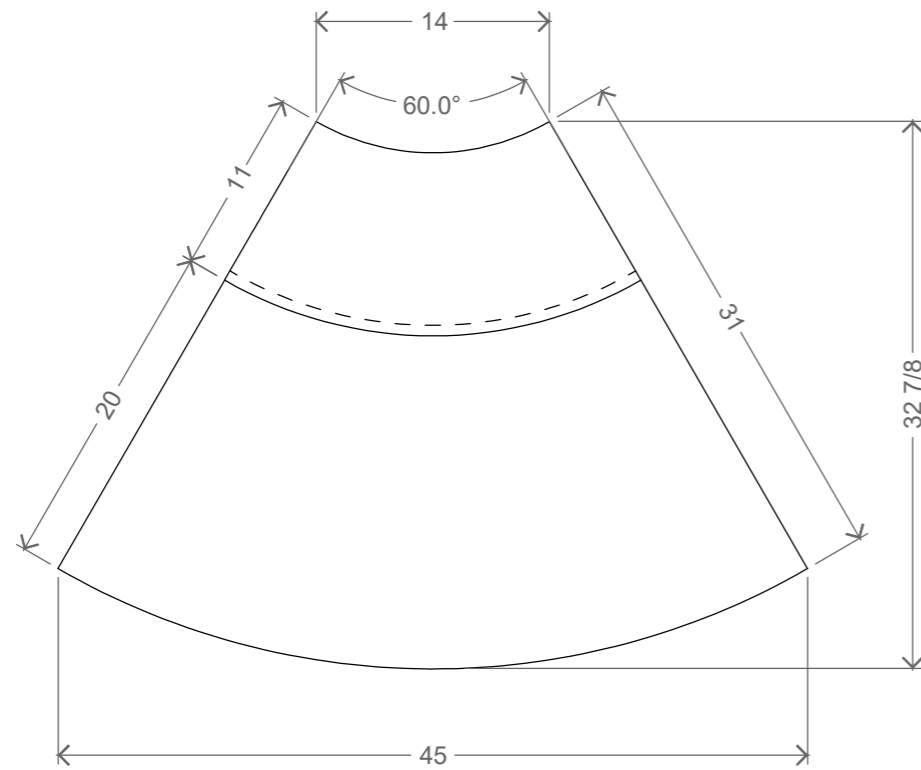

Curved Armless Out 60° x 45"

TOP VIEW

FRONT VIEW

SIDE VIEW

Project	Part	Subject	Material	Unit	Date
Foam Furniture	CAO 60°x45	4 VIEWS	PU Foam	inches	20180806
Design	Draw		Client		
@Ind. D. Michel Lugo Tamayo			Z Supply		