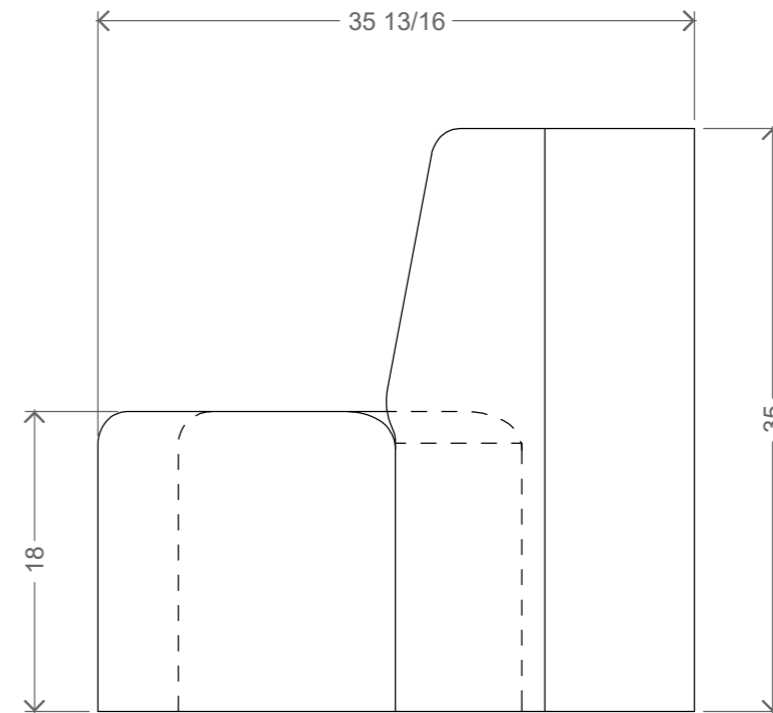

# Curved Armless 60° x 67"

TOP VIEW

SIDE VIEW

FRONT VIEW

Project	Part	Subject	Material	Unit	Date
FoamFurniture	CA 60"x67	TOP	PU Foam	inches	20180620
Design	Draw		Client		
@Ind. D. Michel Lugo Tamayo			Z Supply		