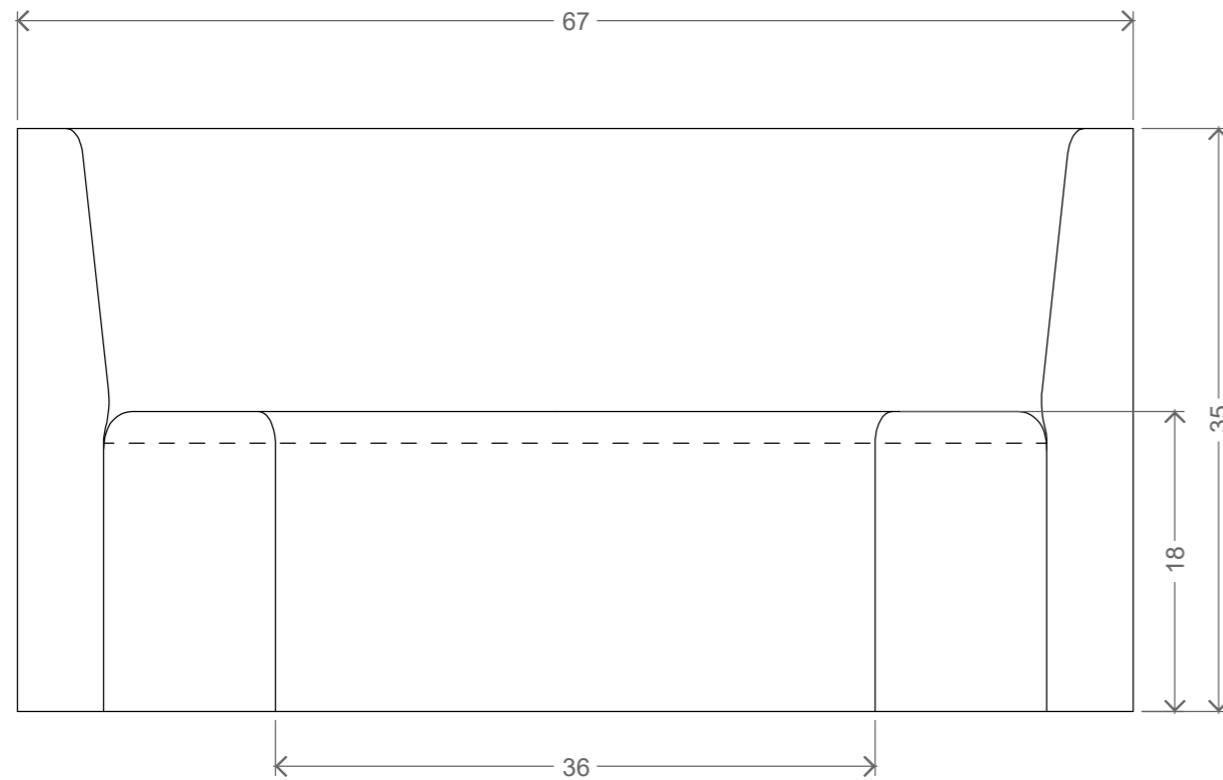

# Curved Armless 60° x 67"

TOP VIEW

SIDE VIEW

FRONT VIEW

Project	Part	Subject	Material	Unit	Date
FoamFurniture	CA 60"x67	TOP	PU Foam	inches	20180620
Design	Draw		Client		
@Ind. D. Michel Lugo Tamayo			Z Supply		