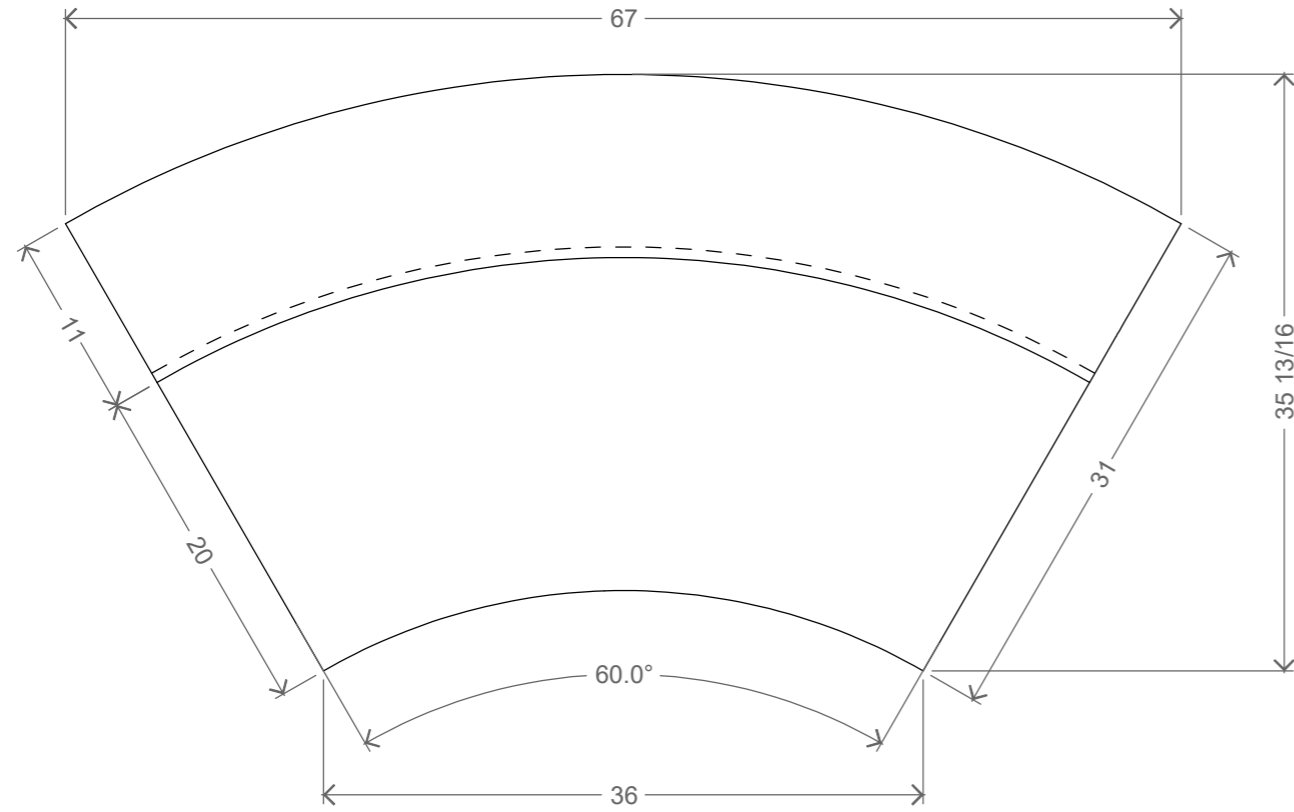

# Curved Armless 60° x 67"

TOP VIEW

SIDE VIEW

FRONT VIEW

Project	Part	Subject	Material	Unit	Date
FoamFurniture	CA 60"x67	TOP	PU Foam	inches	20180620
Design	Draw		Client		
@Ind. D. Michel Lugo Tamayo			Z Supply		