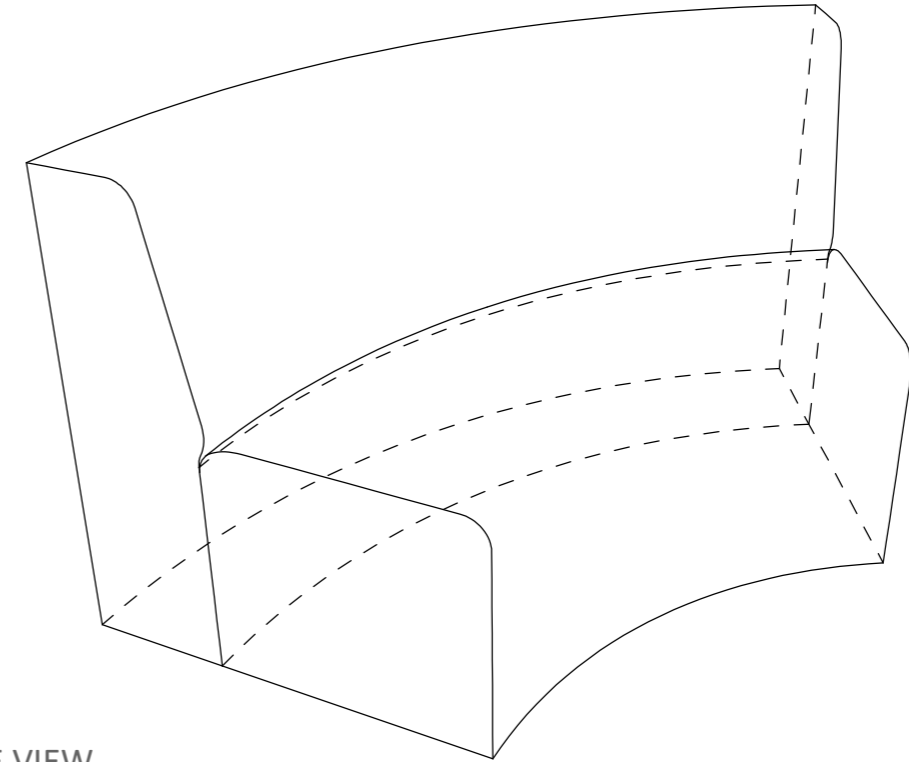

# Curved Armless 60° x 67"

TOP VIEW

SIDE VIEW

FRONT VIEW

Project	Part	Subject	Material	Unit	Date
FoamFurniture	CA 60"x67	TOP	PU Foam	inches	20180620
Design	Draw		Client		
@Ind. D. Michel Lugo Tamayo			Z Supply		