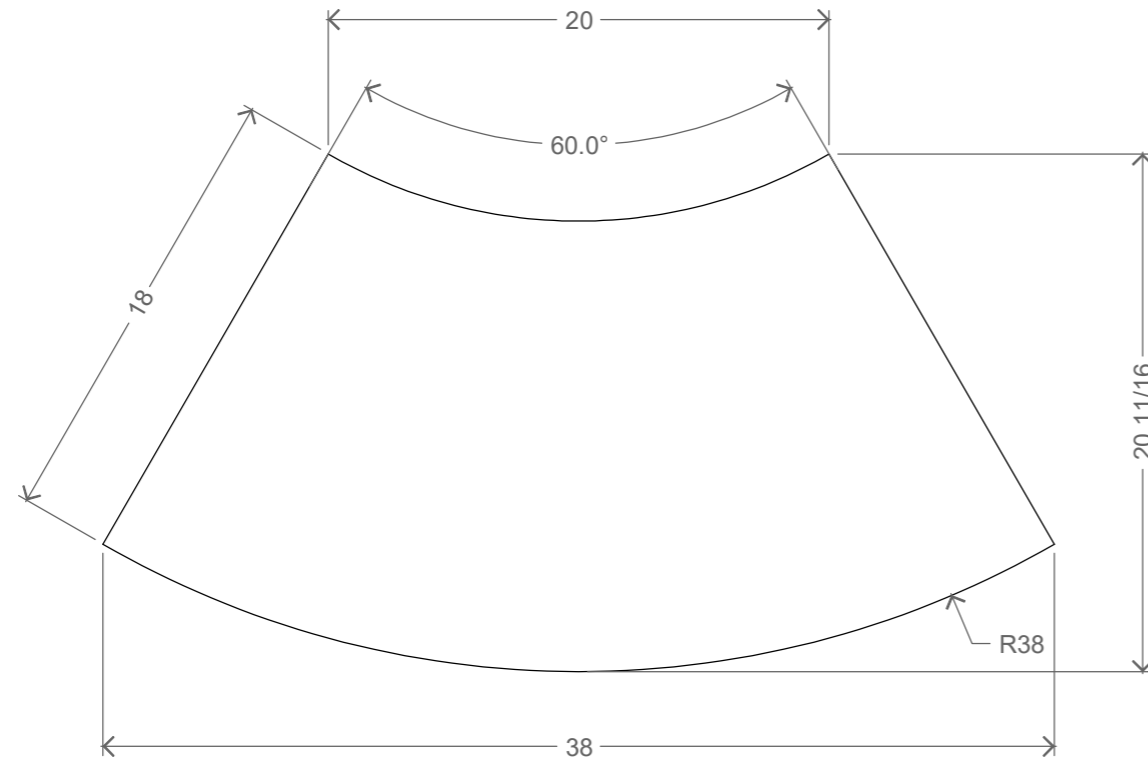

Art-F015 Smooth

TOP VIEW

FRONT VIEW

SIDE VIEW

Project	Part	Subject	Material	Unit	Date
FoamFurniture	F015 Sm	TOP	PU Foam	inches	20181003
Design	Draw	Client			
@Ind. D. Michel Lugo Tamayo			Z Supply		

Art-F015 Sharp

TOP VIEW

FRONT VIEW

SIDE VIEW

Project	Part	Subject	Material	Unit	Date
FoamFurniture	F015 Sh	TOP	PU Foam	inches	20181003
Design	Draw	Client			
@Ind. D. Michel Lugo Tamayo			Z Supply		