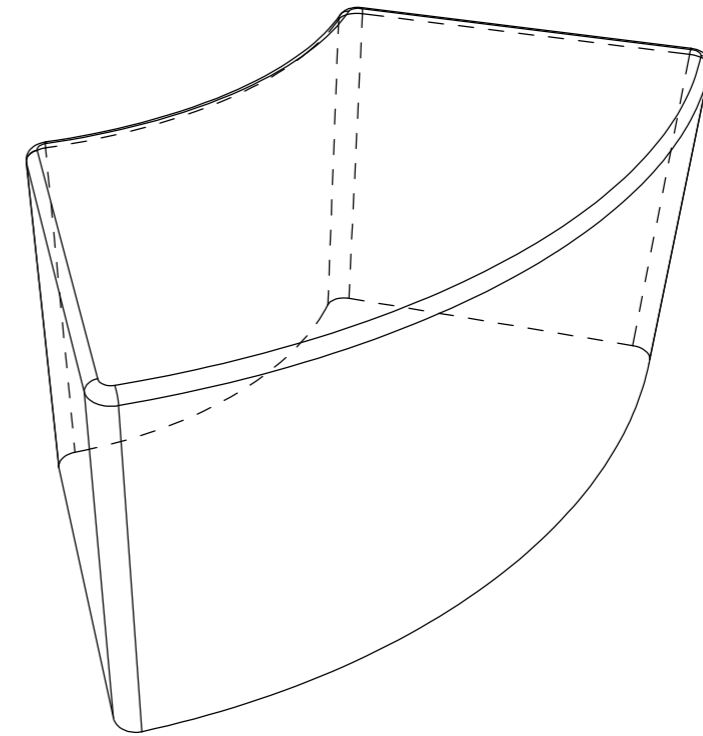

Art-F015 Smooth

TOP VIEW

FRONT VIEW

SIDE VIEW

Project	Part	Subject	Material	Unit	Date
FoamFurniture	F015 Sm	TOP	PU Foam	inches	20181003
Design	Draw	Client			
@Ind. D. Michel Lugo Tamayo			Z Supply		

Art-F015 Sharp

TOP VIEW

FRONT VIEW

SIDE VIEW

Project	Part	Subject	Material	Unit	Date
FoamFurniture	F015 Sh	TOP	PU Foam	inches	20181003
Design	Draw	Client			
@Ind. D. Michel Lugo Tamayo			Z Supply		