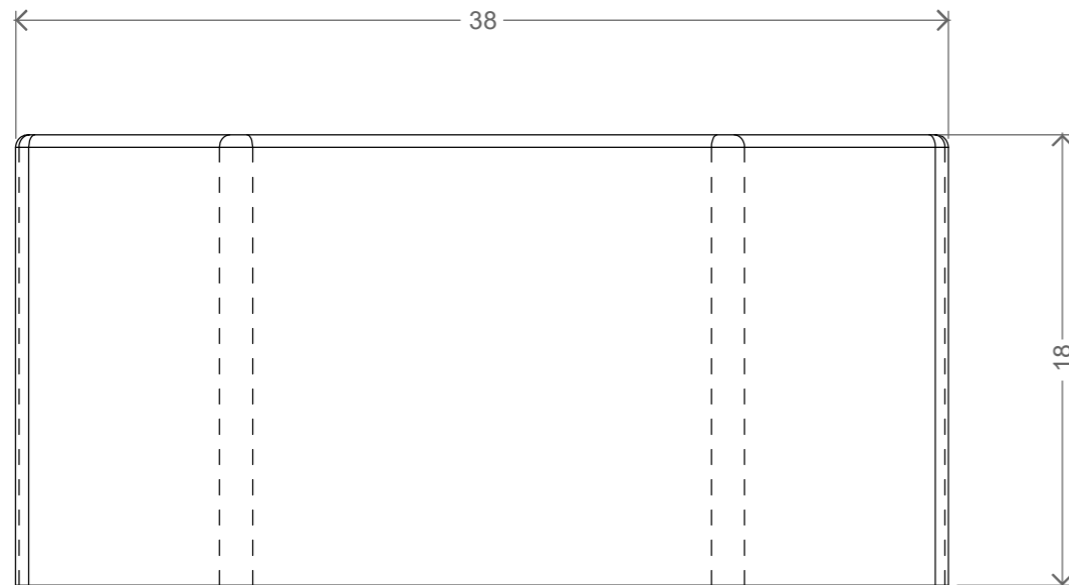

Art-F015 Smooth

TOP VIEW

FRONT VIEW

SIDE VIEW

Project	Part	Subject	Material	Unit	Date
FoamFurniture	F015 Sm	TOP	PU Foam	inches	20181003
Design	Draw	Client			
@Ind. D. Michel Lugo Tamayo			Z Supply		

Art-F015 Sharp

TOP VIEW

FRONT VIEW

SIDE VIEW

Project	Part	Subject	Material	Unit	Date
FoamFurniture	F015 Sh	TOP	PU Foam	inches	20181003
Design	Draw	Client			
@Ind. D. Michel Lugo Tamayo			Z Supply		