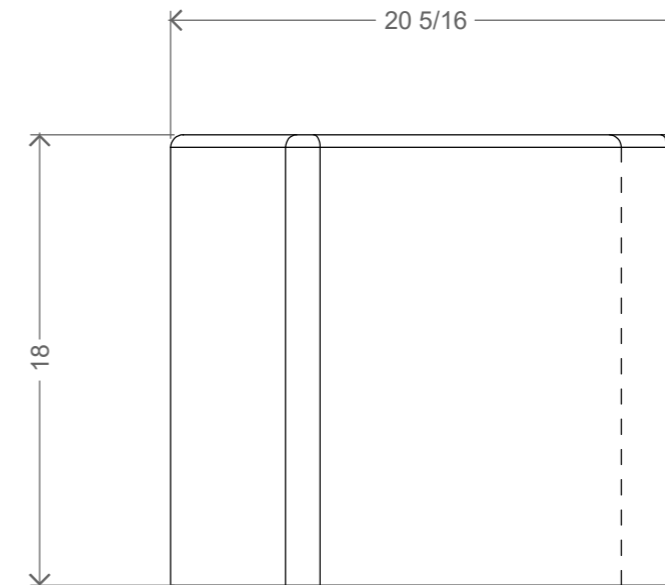

Art-F015 Smooth

TOP VIEW

FRONT VIEW

SIDE VIEW

Project	Part	Subject	Material	Unit	Date
FoamFurniture	F015 Sm	TOP	PU Foam	inches	20181003
Design	Draw	Client			
@Ind. D. Michel Lugo Tamayo			Z Supply		

Art-F015 Sharp

TOP VIEW

FRONT VIEW

SIDE VIEW

Project	Part	Subject	Material	Unit	Date
FoamFurniture	F015 Sh	TOP	PU Foam	inches	20181003
Design	Draw	Client			
@Ind. D. Michel Lugo Tamayo			Z Supply		