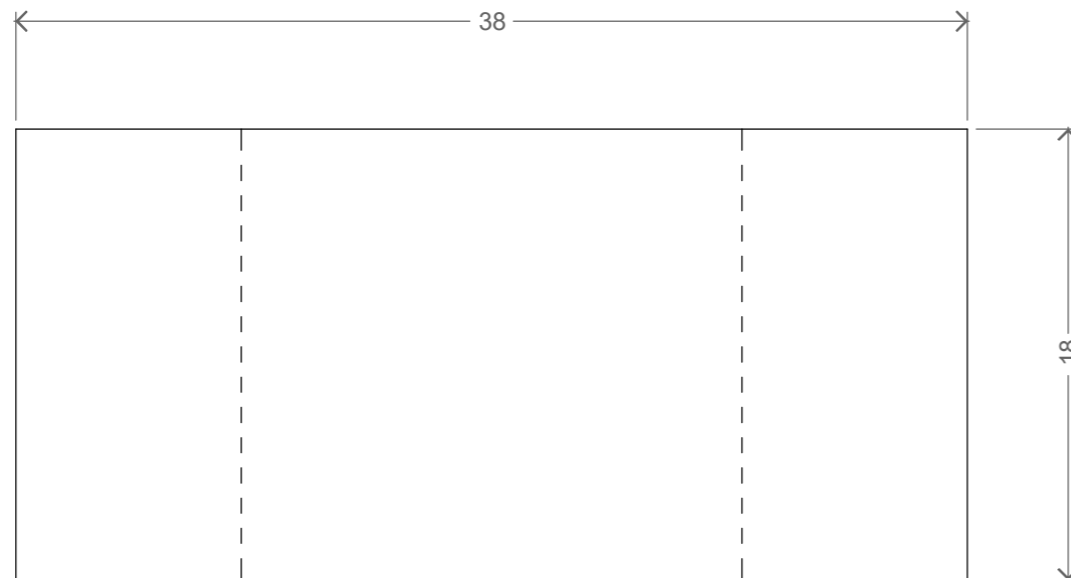

Art-F015 Smooth

TOP VIEW

FRONT VIEW

SIDE VIEW

Project	Part	Subject	Material	Unit	Date
FoamFurniture	F015 Sm	TOP	PU Foam	inches	20181003
Design	Draw	Client			
@Ind. D. Michel Lugo Tamayo			Z Supply		

Art-F015 Sharp

TOP VIEW

FRONT VIEW

SIDE VIEW

Project	Part	Subject	Material	Unit	Date
FoamFurniture	F015 Sh	TOP	PU Foam	inches	20181003
Design	Draw	Client			
@Ind. D. Michel Lugo Tamayo			Z Supply		