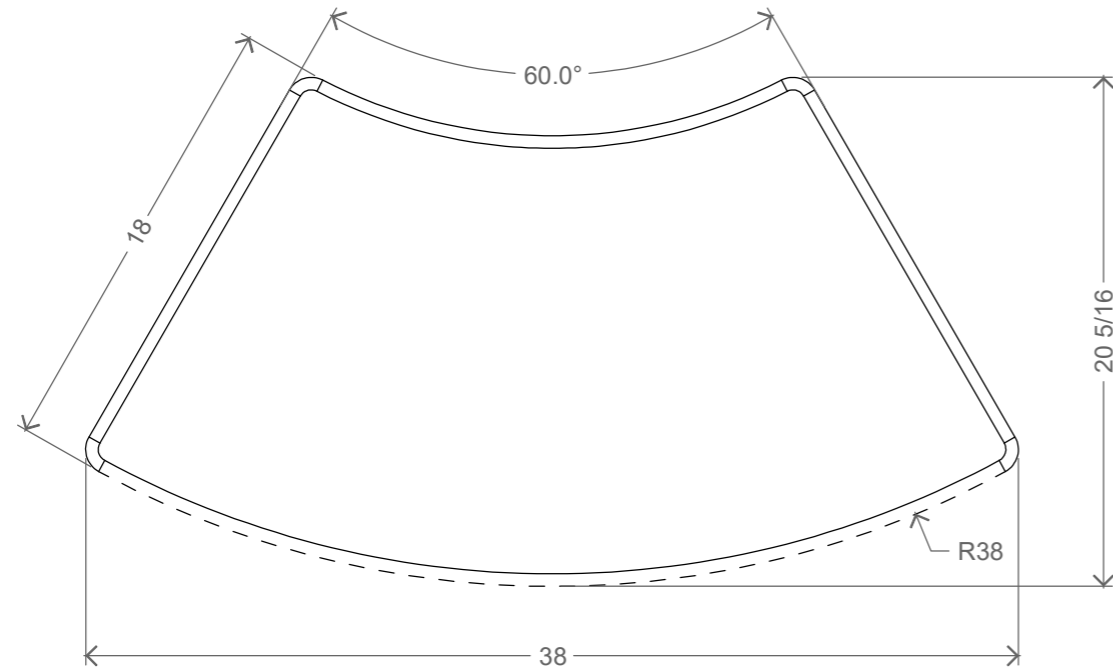

Art-F015 Smooth

TOP VIEW

FRONT VIEW

SIDE VIEW

Project	Part	Subject	Material	Unit	Date
FoamFurniture	F015 Sm	TOP	PU Foam	inches	20181003
Design	Draw	Client			
@Ind. D. Michel Lugo Tamayo			Z Supply		

Art-F015 Sharp

TOP VIEW

FRONT VIEW

SIDE VIEW

Project	Part	Subject	Material	Unit	Date
FoamFurniture	F015 Sh	TOP	PU Foam	inches	20181003
Design	Draw	Client			
@Ind. D. Michel Lugo Tamayo			Z Supply		