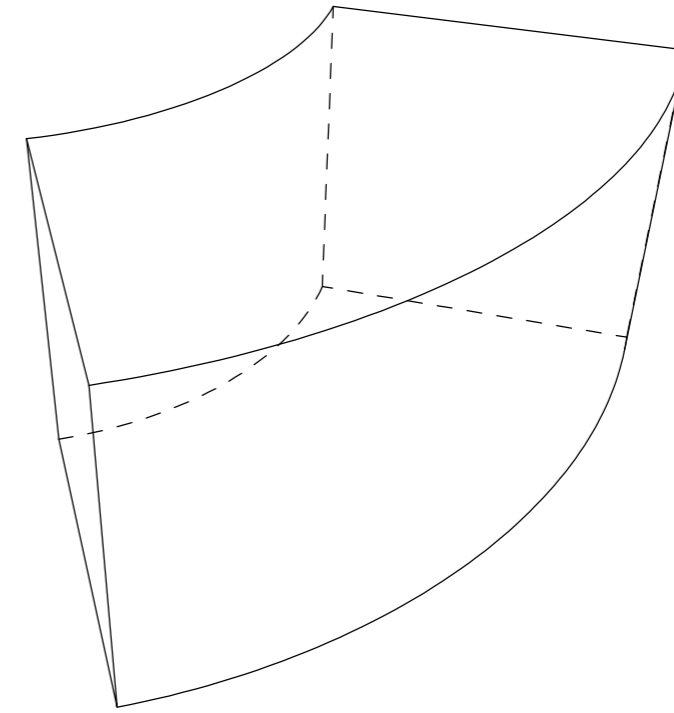

Art-F015 Smooth

TOP VIEW

FRONT VIEW

SIDE VIEW

Project	Part	Subject	Material	Unit	Date
FoamFurniture	F015 Sm	TOP	PU Foam	inches	20181003
Design	Draw	Client			
@Ind. D. Michel Lugo Tamayo			Z Supply		

Art-F015 Sharp

TOP VIEW

FRONT VIEW

SIDE VIEW

Project	Part	Subject	Material	Unit	Date
FoamFurniture	F015 Sh	TOP	PU Foam	inches	20181003
Design	Draw	Client			
@Ind. D. Michel Lugo Tamayo			Z Supply		