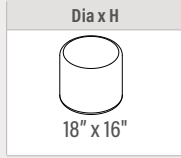

FŌM FILLED SERIES
FŌM POUF

Product No. FF018

Our Fōm Filled Series is meant to replace the traditional bean bags. Not only are they easy to clean and comfortable, they are what bean bag style chairs should be. Sturdy yet flexible and comfy for hours on end. Create a space that invites people to explore their playful and creative side with our two or more Fōm Filled pieces.