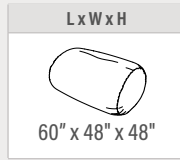

FŌM FILLED SERIES

5' FŌM LOUNGER

Product No. FF017

Our Fōm Filled Series is meant to replace the traditional bean bags. Not only are they easy to clean and comfortable, they are what bean bag style chairs should be. Sturdy yet flexible and comfy for hours on end. Each Fōm Lounger is made by a master craftsman and built to last. Create a space that invites people to explore their playful and creative side with our two or more Fōm Filled pieces.