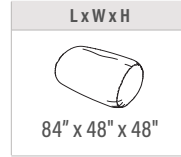

HOW TO SPECIFY FF013

STEP 1: DIMENSION

STEP 2: FULLY ZIPPERED

FULLY ZIPPERED

*Reference the product breakdown on back for availability.