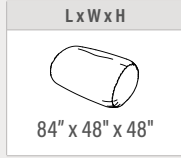

FŌM FILLED SERIES

7' FŌM LOUNGER

Product No. FF013

Our Fōm Filled Series is meant to replace the traditional bean bags. Not only are they easy to clean and comfortable, they are what bean bag style chairs should be. Sturdy yet flexible and comfy for hours on end. Each Fōm Lounger is made by a master craftsman and built to last. Create a space that invites people to explore their playful and creative side with our two or more Fōm Filled pieces.