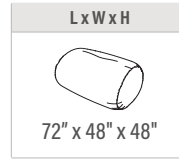

HOW TO SPECIFY FF012

STEP 1: DIMENSION

STEP 2: FULLY ZIPPERED

FULLY ZIPPERED

*Reference the product breakdown on back for availability.