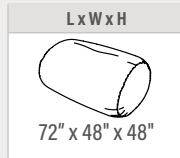

FŌM FILLED SERIES

6' FŌM LOUNGER

Product No. FF012

Our Fōm Filled Series is meant to replace the traditional bean bags. Not only are they easy to clean and comfortable, they are what bean bag style chairs should be. Sturdy yet flexible and comfy for hours on end. Each Fōm Lounger is made by a master craftsman and built to last. Create a space that invites people to explore their playful and creative side with our two or more Fōm Filled pieces.