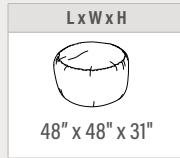

FŌM FILLED SERIES

4' FŌM BEAN BAG

Product No. FF004