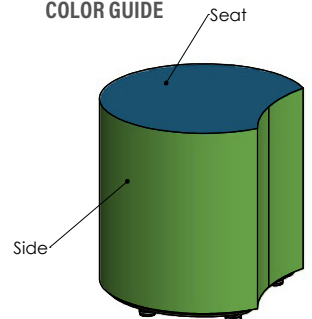

BAYSIDE VINYL

[CLICK TO VIEW >](#)

FABRIC DIRECTION & COLOR GUIDE

[CLICK TO VIEW >](#)

*Thread will default to match the seat textile.

COLOR GUIDE

STEP 4: CONFIGURE PART NUMBER

FILL IN YOUR PART NUMBER

F	W	1	0	1	-		x		-	L	1	
FAMILY						DIA			H		FOOT	
					STEP 1			STEP 2				

EXAMPLE PART NUMBER

F	W	1	0	1	-	1	8	x	1	8	-	L	1
FAMILY						DIA			H		FOOT		

STEP 5: CONFIGURE DESCRIPTION

FILL IN YOUR DESCRIPTION