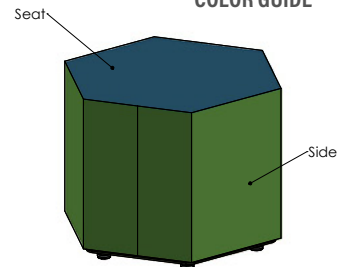

BAYSIDE VINYL

[CLICK TO VIEW »](#)

FABRIC DIRECTION & COLOR GUIDE

[CLICK TO VIEW »](#)

COLOR GUIDE

*Thread will default to match the seat textile.

STEP 4: CONFIGURE PART NUMBER

FILL IN YOUR PART NUMBER

F	0	0	4	-		x		x		-	L	1
FAMILY					STEP 1					FOOT		
										STEP 2		

EXAMPLE PART NUMBER

F	0	0	4	-	2	4	x	2	1	x	1	4	-	L	1			
FAMILY					L					W			H			FOOT		

STEP 5: CONFIGURE DESCRIPTION

FILL IN YOUR DESCRIPTION