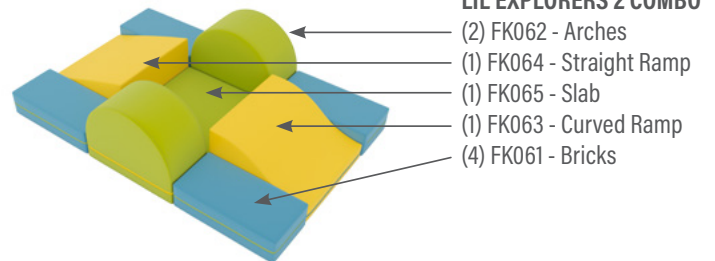

PRODUCT BREAKDOWN

SQUARE (FK068)

Product No.	Dimen./Weight (L x W x H)	Zip Z	FOOT OPTIONS												INTEGRATED POWER OPTIONS						TFL	Emb.			
			Standard		3" Premium		6" Premium						Standard		3" Premium		6" Premium								
			G1	L1	R3	C3	S16	S29	C6	T6	R6	M6	G1	L1	R3	C3	S16	S29	C6	T6			R6	M6	
Small FK068-8x8x4	8" x 8" x 4" .5 lb	✓	-	-	-	-	-	-	-	-	-	-	-	-	-	-	-	-	-	-	-	-	-	-	✓
Medium FK068-16x16x8	16" x 16" x 8" 2 lbs.	✓	-	-	-	-	-	-	-	-	-	-	-	-	-	-	-	-	-	-	-	-	-	-	✓
Large FK068-20x20x10	20" x 20" x 10" 5 lbs.	✓	-	-	-	-	-	-	-	-	-	-	-	-	-	-	-	-	-	-	-	-	-	-	✓

LIL EXPLORERS COMBOS

LIL EXPLORERS 1 COMBO

- (1) FK068 - Large Square
- (1) FK067 - Step
- (1) FK064 - Straight Ramp
- (1) FK065 - Slab

LIL EXPLORERS 2 COMBO

- (2) FK062 - Arches
- (1) FK064 - Straight Ramp
- (1) FK065 - Slab
- (1) FK063 - Curved Ramp
- (4) FK061 - Bricks