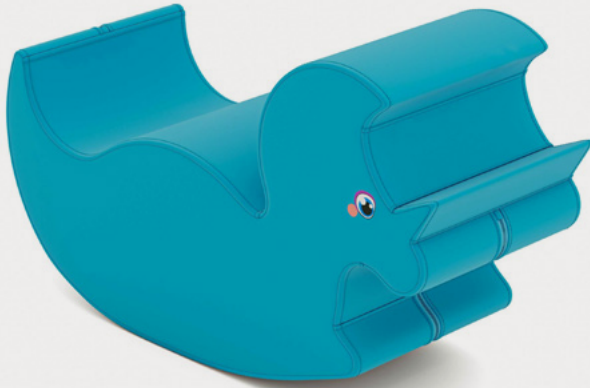

LOTUS SERIES | ROCK'N IN THE WILD  
**TURBO TRIKE**

Product No. F174

Fōmcore's Rock'n in the Wild line consists of fully-foam animals that have no pinch points and a curved base that allows students to lightly rock back and forth.

**DETAILS**

**CONSTRUCTION**

- Solid foam construction
- Reinforced seams and stitching
- Fully zippered (no wood base)
- Made in USA
- Backed with a lifetime warranty

**HOW TO SPECIFY F174**

**STEP 1: DIMENSIONS**

DIMENSION (L x W x H)	SEAT HEIGHT
 35.5" x 12" x 21.5"	12"

**STEP 2: FULLY ZIPPERED**

**FULLY ZIPPERED**

**STEP 3: TEXTILE**

**TURBO TRIKE AVAILABLE IN SPRADLING SILVERTEX TURQUOISE**

ROCK'N IN THE WILD  
COLOR GUIDE