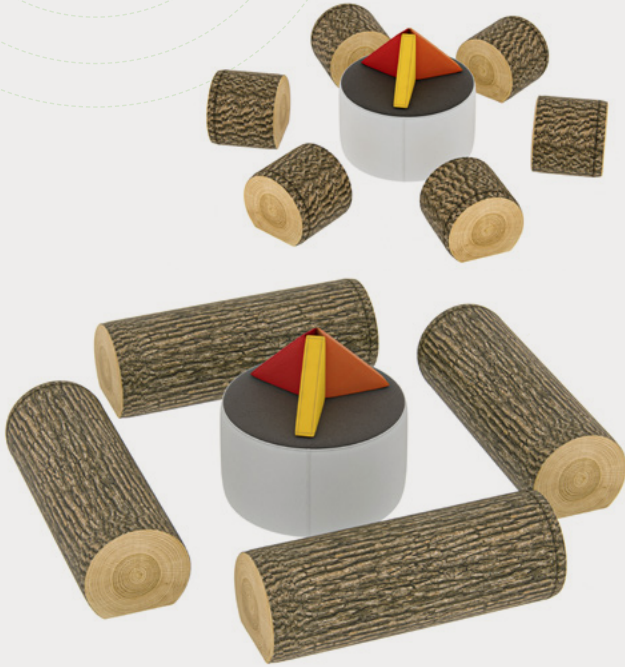

# CREATE YOUR COMBO CAMPFIRE COMBO

Product Numbers F005, FK032, FK501

### CONSTRUCTION

- Solid foam construction
- MDF baseboard to fit foot options
- Reinforced seams and stitching
- Made in USA
- Backed with a lifetime warranty