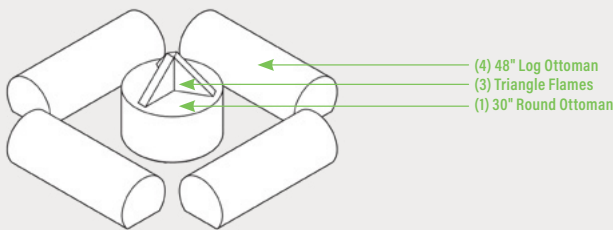

COMBO BREAKDOWN

(4) 16" Log Ottoman
(3) Triangle Flames
(1) 30" Round Ottoman