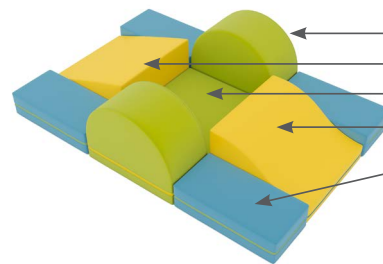

BASE*

Non-skid base

*Optional add-ons. Reference product breakdown for availability.

EXAMPLE CONFIGURATION

FK063-20x20x10-Z

Grade 1, Spradling, Silvertex, Acid

Embroidery: Center, Rocket logo | CAL TB-133 | Non-skid base

PRODUCT BREAKDOWN

CURVED RAMP (FK063)

Product No.	Dimen./Weight (L x W x H)	Zip Z	FOOT OPTIONS												INTEGRATED POWER OPTIONS						HPL	Emb.				
			Standard		3" Premium		6" Premium						Standard		3" Premium		6" Premium									
			G1	L1	R3	C3	S16	S29	C6	T6	R6	M6	G1	L1	R3	C3	S16	S29	C6	T6			R6	M6		
FK063-20x20x10	20" x 20" x 10" 3 lbs.	✓	-	-	-	-	-	-	-	-	-	-	-	-	-	-	-	-	-	-	-	-	-	-	-	✓

LIL EXPLORERS COMBOS

LIL EXPLORERS 1 COMBO

- (1) FK068 - Large Square
- (1) FK067 - Step
- (1) FK064 - Straight Ramp
- (1) FK065 - Slab

LIL EXPLORERS 2 COMBO

- (2) FK062 - Arches
- (1) FK064 - Straight Ramp
- (1) FK065 - Slab
- (1) FK063 - Curved Ramp
- (4) FK061 - Bricks