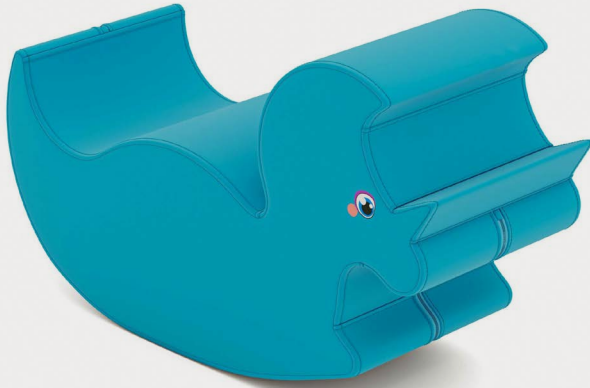

LOTUS SERIES | ROCK'N IN THE WILD  
**TURBO TRIKE**

Product No. F174

Fōmcore's Rock'n in the Wild line consists of fully-foam animals that have no pinch points and a curved base that allows students to lightly rock back and forth.

**DETAILS**

**CONSTRUCTION**

- Solid foam construction
- Reinforced seams and stitching
- Fully zippered (no wood base)
- Made in USA
- Backed with a lifetime warranty

**HOW TO SPECIFY F174**

**STEP 1: DIMENSIONS**

DIMENSION (L x W x H)	SEAT HEIGHT
 35.5" x 12" x 21.5"	12"

**STEP 2: FULLY ZIPPERED**

**FULLY ZIPPERED**

**STEP 3: TEXTILE**

**TURBO TRIKE AVAILABLE IN SPRADLING SILVERTEX TURQUOISE**

ROCK'N IN THE WILD  
COLOR GUIDE