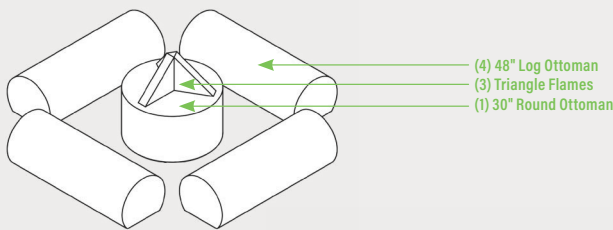

CREATE YOUR COMBO CAMPFIRE COMBO

Product Numbers F005, FK032, FK501

DETAILS

CONSTRUCTION

- Solid foam construction
- Wood base to fit foot options
- Reinforced seams and stitching
- Made in USA
- Backed with a lifetime warranty

MODIFICATION

- Seat height
- Textile and placement
- Foot and finish options
- Fully zippered (no wood base)
- Stitching and zipper color
- Embroidery
- HPL worksurface

COMBO BREAKDOWN

(4) 48" Log Ottomans
(3) Triangle Flames
(1) 30" Round Ottoman

(6) 16" Log Ottomans
(3) Triangle Flames
(1) 30" Round Ottoman

HOW TO SPECIFY A CAMPFIRE COMBO

STEP 1: HEIGHT

LOG OTTOMAN		ROUND OTTOMAN		TRIANGLE FLAMES	
DIMENSION (L x W)	SEAT HEIGHT	DIMENSION (DIA)	SEAT HEIGHT	DIMENSION (L x W)	HEIGHT
 18" x 15"	16"	 30"	18"	 12" x 12"	3"
	48"				