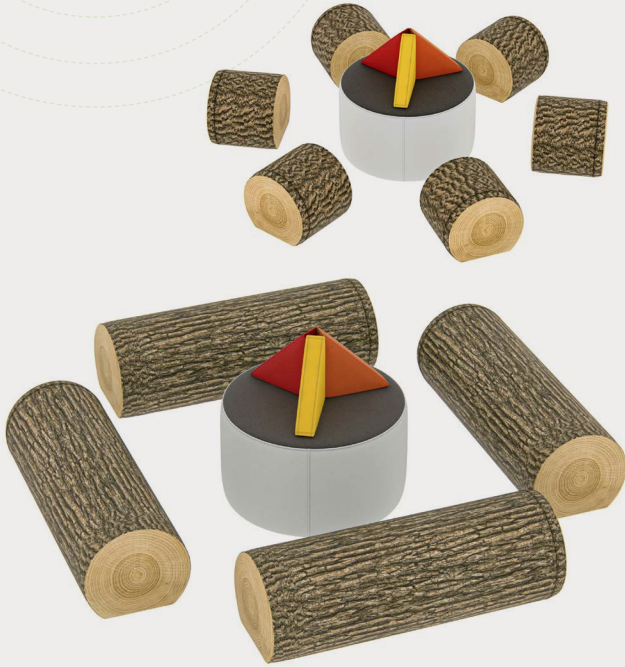

CREATE YOUR COMBO CAMPFIRE COMBO

Product Numbers F005, FK032, FK501

DETAILS

CONSTRUCTION

- Solid foam construction
- Wood base to fit foot options
- Reinforced seams and stitching
- Made in USA
- Backed with a lifetime warranty

MODIFICATION

- Seat height
- Textile and placement
- Foot and finish options
- Fully zippered (no wood base)
- Stitching and zipper color
- Embroidery
- HPL worksurface

COMBO BREAKDOWN

(4) 48" Log Ottomans
(3) Triangle Flames
(1) 30" Round Ottoman

(6) 16" Log Ottomans
(3) Triangle Flames
(1) 30" Round Ottoman

HOW TO SPECIFY A CAMPFIRE COMBO

STEP 1: HEIGHT

LOG OTTOMAN		ROUND OTTOMAN		TRIANGLE FLAMES	
DIMENSION (L x W)	SEAT HEIGHT	DIMENSION (DIA)	SEAT HEIGHT	DIMENSION (L x W)	HEIGHT
 18" x 15"	16"	 30"	18"	 12" x 12"	3"
	48"				

*Thread will default to match the seat textile.

STEP 4: MODIFICATIONS (OPTIONAL)

HPL WORKSURFACE (HPL)

	Black Matte		Gull Grey w/ matching edgbanding
	Black Gloss - Writable Surface		Chelsea Maple w/ matching edgbanding
EDGE-BANDING OPTIONS			
	Black Matte/Gloss		Chrome Yellow
	Spectrum Red		Orange Grove
	Spectrum Blue		Black Riftwood w/ matching edgbanding
	Dover White Matte		White Twill w/ matching edgbanding
EDGE-BANDING OPTIONS			
	White Matte/Gloss		Chrome Yellow
	Black Matte/Gloss		Orange Grove
	Spectrum Red		Spectrum Blue
			Navy Blue