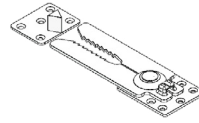

ELEVATE WITH ACCESSORIES

HEAVY DUTY GANGING CONNECTOR

Product No. A-000086

Heavy duty ganging connector is a great addition to your furniture if you are looking to group sofas, chairs or steps together and have them never move a part. The heavy duty ganging connector is a custom design for Fōmcore furniture.

DETAILS

CONSTRUCTION

- Dimensions: 7.89" x 2.12"
- Weight: 0.56 lbs.
- Package includes:
 - 1 Connector
 - 10 Screws

HOW TO SPECIFY A-000086

STEP 1: DIMENSIONS

DIMENSIONS (L x W x H)

7.89" x 2.12"

STEP 2: PART NUMBER AND DESCRIPTION

PART NUMBER

A - 0 0 0 0 8 6
FAMILY

AVAILABLE CONFIGURATION:

A-000086

ADDITIONAL RESOURCES

[CLICK TO VIEW >](#)