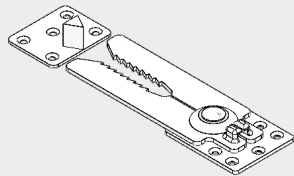

ELEVATE WITH ACCESSORIES

HEAVY DUTY GANGING CONNECTOR

Product No. A-000086

Heavy duty ganging connector is a great addition to your furniture if you are looking to group sofas, chairs or steps together and have them never move a part. The heavy duty ganging connector is a custom design for Fōmcore furniture.

DETAILS

CONSTRUCTION

- Dimensions: 7.89" x 2.12"
- Weight: 0.56 lbs.
- Package includes:
 - 1 Connector
 - 10 Screws

HOW TO SPECIFY A-000086

STEP 1: DIMENSIONS

DIMENSIONS (L x W x H)

7.89" x 2.12"

STEP 2: PART NUMBER AND DESCRIPTION