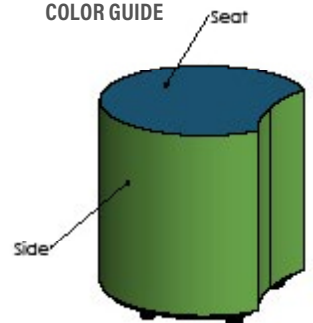

MODIFICATION

- Seat height
- Stitching color
- Bayside textile color

QUICK COMBOS

FW101, FW005

HOW TO SPECIFY FW101

STEP 1: SEAT HEIGHT

DIMENSION (DIA)	SEAT HEIGHT
<p>18"</p>	12"
	14"
	16"
	18"
	20"

STEP 2: FOOT

1" STANDARD FOOT OPTION

1" Low Profile Leg (L1)
Black

STEP 3: GRADE AND TEXTILE

WEATHER RESISTANT PRODUCTS ONLY AVAILABLE IN BAYSIDE:

	Apple		Fern		Putty		Taupe
	Bamboo		Greige		Red Pear		Tofu
	Berry		Lt. Sand		Shell		Turquoise
	Birch		Med Grey		Sky Grey		Vanilla
	Champagne		Navy		Slate		Violet
	Empire Tan		Pebble		Spicy		Warm Grey
	Espresso		Periscope		Sugar		White

BAYSIDE VINYL

[CLICK TO VIEW >](#)

FABRIC DIRECTION & COLOR GUIDE

[CLICK TO VIEW >](#)

COLOR GUIDE

*Thread will default to match the seat textile.

STEP 4: CONFIGURE PART NUMBER

FILL IN YOUR PART NUMBER

F	W	1	0	1	-		x		-	L	1
FAMILY						DIA		H		FOOT	
					STEP 1			STEP 2			

EXAMPLE PART NUMBER

F	W	1	0	1	-	1	8	x	1	8	-	L	1
FAMILY						DIA		H		FOOT			

STEP 5: CONFIGURE DESCRIPTION

FILL IN YOUR DESCRIPTION

1. SEAT