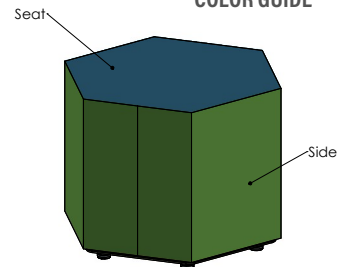

BAYSIDE VINYL

[CLICK TO VIEW »](#)

FABRIC DIRECTION & COLOR GUIDE

[CLICK TO VIEW »](#)

COLOR GUIDE

*Thread will default to match the seat textile.

STEP 4: CONFIGURE PART NUMBER

FILL IN YOUR PART NUMBER

F	0	0	4	-		x		x		-	L	1
FAMILY					L	W		H			FOOT	
STEP 1									STEP 2			

EXAMPLE PART NUMBER

F	0	0	4	-	2	4	x	2	1	x	1	4	-	L	1
FAMILY					L	W		H		FOOT					

STEP 5: CONFIGURE DESCRIPTION

FILL IN YOUR DESCRIPTION