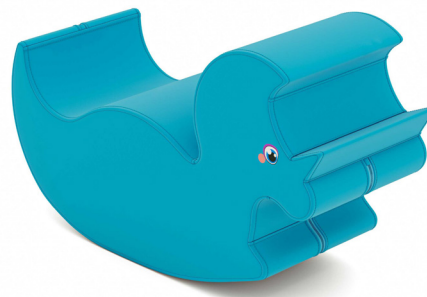

TURBO TRIKE

Product No. F174