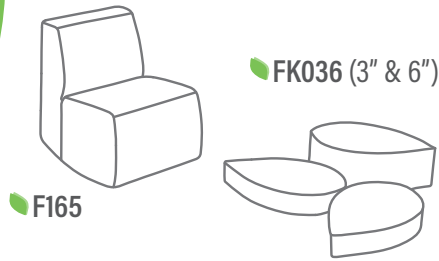

F129

F083

Approximately
12' X 7' SPACE:

- F129: Lug Nest
- F083: Oriole's/Lug Egg Pad
- FK006: Flop
- FF005: FÖM Flopper

WELLNESS & MINDFULNESS

IN CALMING CORNERS

- Mindfulness practice
- Emotional security
- Positive self-talk
- Feeling safe

Approximately
6' X 4' SPACE:

F165: Rock'n Roller (SM)
FK036: Leaf Lily Pad (3" & 6")

CLICK or SCAN
to download in CET!

CLICK or SCAN
to download in CET!

Approximately
13' X 9' SPACE:

F086: Falcon's Nest
F084: Falcon's/Hex Egg Pad
FK006: Flop
FK034: Hug Chair 2.0 (XL)