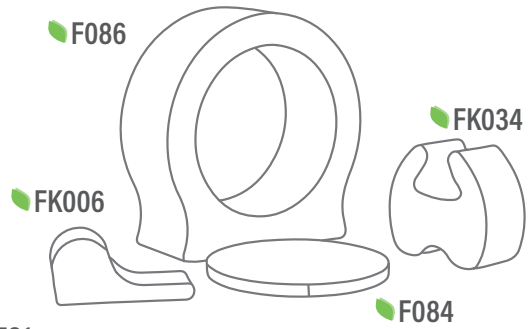

F129

F083

Approximately
12' X 7' SPACE:

- F129: Lug Nest
- F083: Oriole's/Lug Egg Pad
- FK006: Flop
- FF005: FÖM Flopper

WELLNESS & MINDFULNESS

IN CALMING CORNERS

- Mindfulness practice
- Emotional security
- Positive self-talk
- Feeling safe

Approximately
6' X 4' SPACE:

F165: Rock'n Roller (SM)
FK036: Leaf Lily Pad (3" & 6")

CLICK or SCAN
to download in CET!

CLICK or SCAN
to download in CET!

Approximately
13' X 9' SPACE:

F086: Falcon's Nest
F084: Falcon's/Hex Egg Pad
FK006: Flop
FK034: Hug Chair 2.0 (XL)